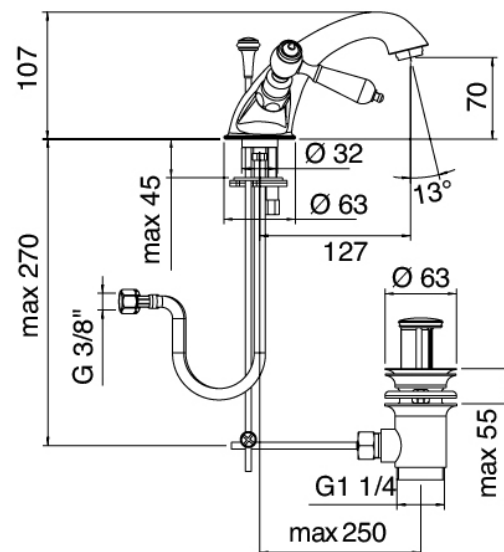

Classic - Traditional washbasin tap

Codice kit: 2003 RLX-030

One-hole traditional washbasin tap with drain

Componenti

Single-hole mixer

Cod: 20032100A00

Single-hole washbasin set

Finiture disponibili: