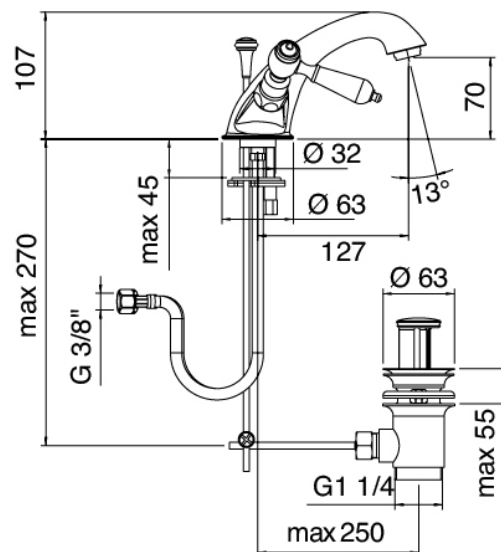

Classic - Traditional washbasin tap

Codice kit: 2003 RLX-030

One-hole traditional washbasin tap with drain

Componenti

Single-hole mixer

Cod: 20032100A00

Single-hole washbasin set

Finiture disponibili: