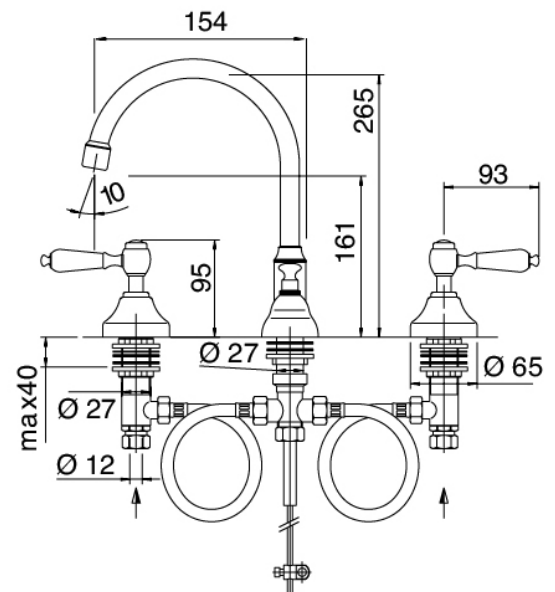

Classic - Traditional washbasin tap

Codice kit: 2003 BLX-020

Traditional washbasin faucet 3 holes with revolving spout with drain

Componenti

Tap set

Cod: 20030102A00

Washbasin set w/revolving spout

Finiture disponibili: