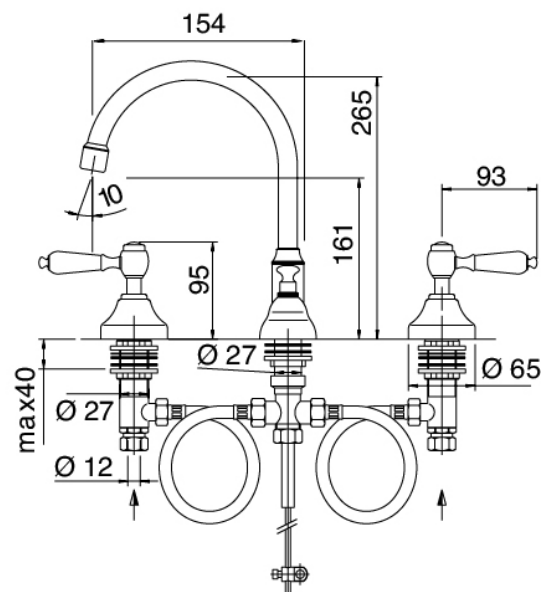

## Classic - Traditional washbasin tap

Codice kit: 2003 BLX-020

Traditional washbasin faucet 3 holes with revolving spout with drain

### Tap set

Cod: 20030102A00

Washbasin set w/revolving spout