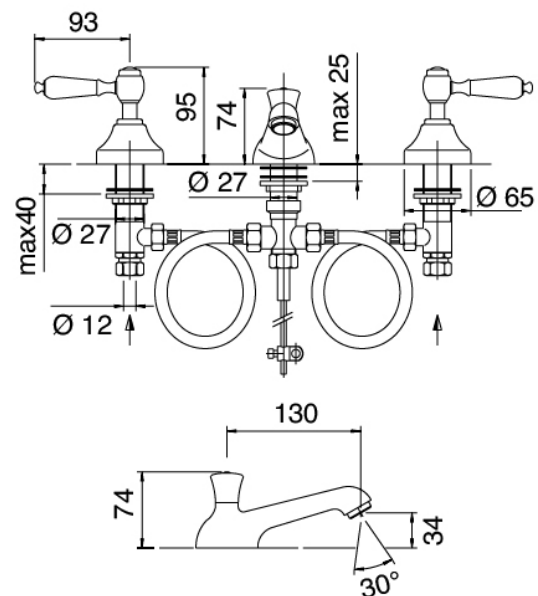

Classic - Traditional washbasin tap

Codice kit: 2003 BLX-010

Traditional 3-hole washbasin tap with drain

Componenti

Tap set

Cod: 20030100A00

Washbasin set

Finiture disponibili: