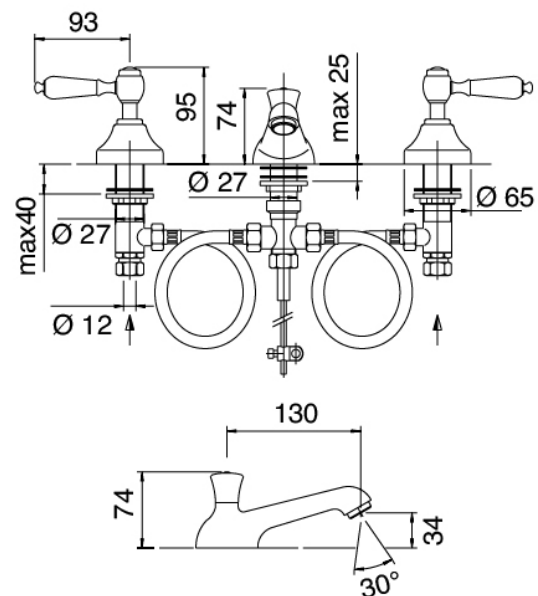

## Classic - Traditional washbasin tap

Codice kit: 2003 BLX-010

Traditional 3-hole washbasin tap with drain

### Tap set

Cod: 20030100A00

Washbasin set