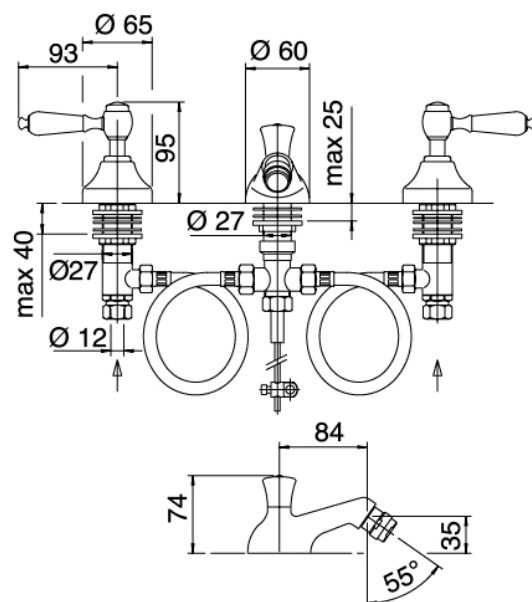

Classic - Traditional tap bidet

Codice kit: 2003 BBX-060

Traditional bidet 3 hole taps with drain

Componenti

Tap set

Cod: 20030203A00

Three-hole bidet set

Finiture disponibili: