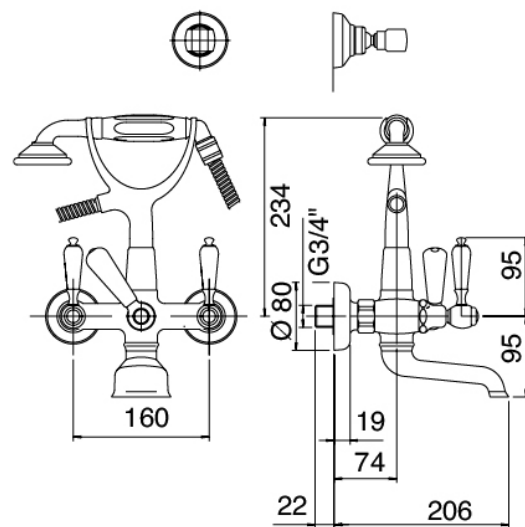

Classic - Wall-mounted bathtub set

Codice kit: 2003 GVP-100

Traditional wall-mounted bathtub set – 2 exits

Componenti

Tap set with spout

Cod: 2003M401A00

Victoria 3/4" wall mtd bathtub set with connection for wall hand shower