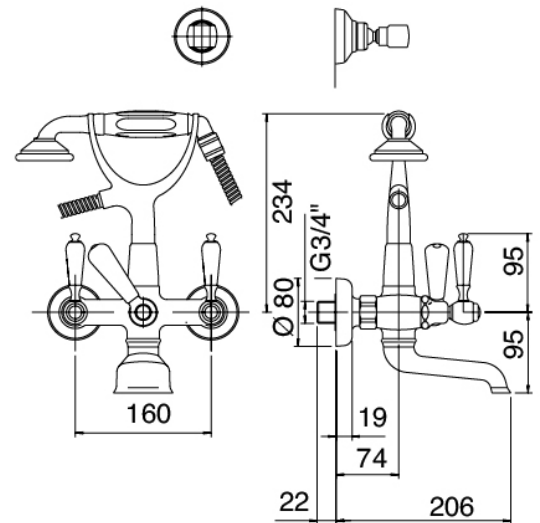

Classic - Wall-mounted bathtub set

Codice kit: 2003 GVP-100

Traditional wall-mounted bathtub set – 2 exits

Componenti

Tap set with spout

Cod: 2003M401A00

Victoria 3/4" wall mtd bathtub set with connection for wall hand shower