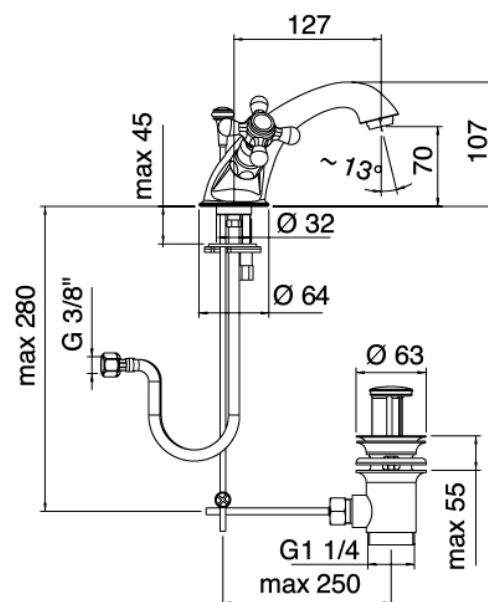

Classic - Traditional washbasin tap

Codice kit: 2002 RLX-030

One-hole traditional washbasin tap with drain

Componenti

Single-hole mixer

Cod: 20022100A00

Single-hole washbasin set

Finiture disponibili: