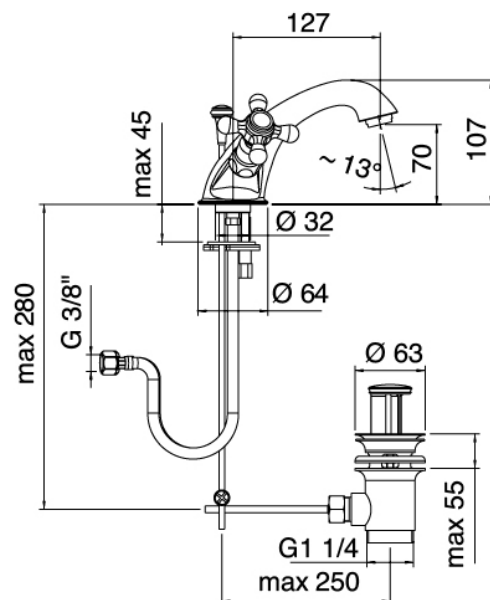

### Classic - Traditional washbasin tap

Codice kit: 2002 RLX-030

One-hole traditional washbasin tap with drain

### Single-hole mixer

Cod: 20022100A00

Single-hole washbasin set