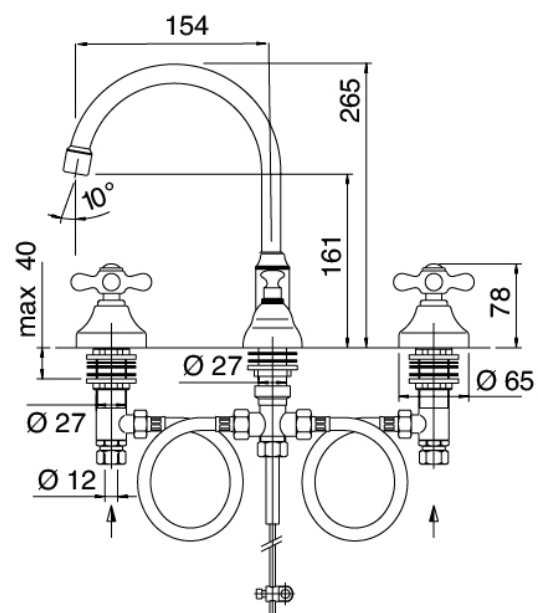

Classic - Traditional washbasin tap

Codice kit: 2002 BLX-020

Traditional washbasin faucet 3 holes with revolving spout with drain

Componenti

Tap set

Cod: 20020102A00

Washbasin set with round revolving spout