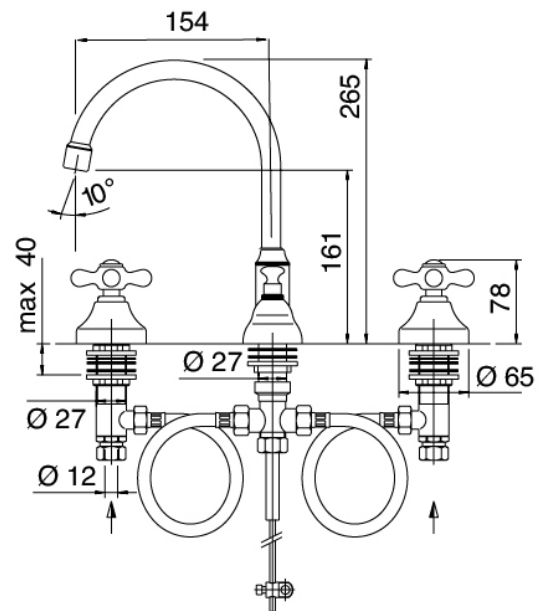

Classic - Traditional washbasin tap

Codice kit: 2002 BLX-020

Traditional washbasin faucet 3 holes with revolving spout with drain

Componenti

Tap set

Cod: 20020102A00

Washbasin set with round revolving spout