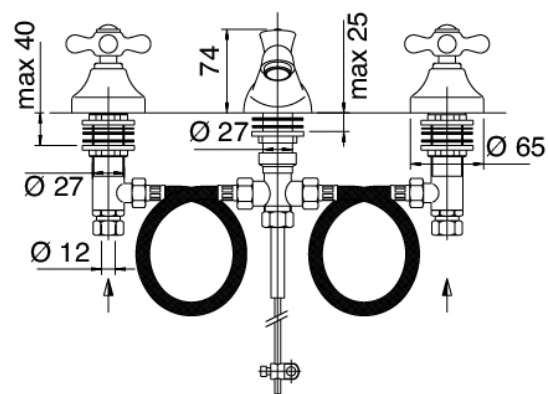

Classic - Traditional washbasin tap

Codice kit: 2002 BLX-010

Traditional 3-hole washbasin tap with drain

Componenti

Tap set

Cod: 20020100A00

3-hole washbasin set

Finiture disponibili: