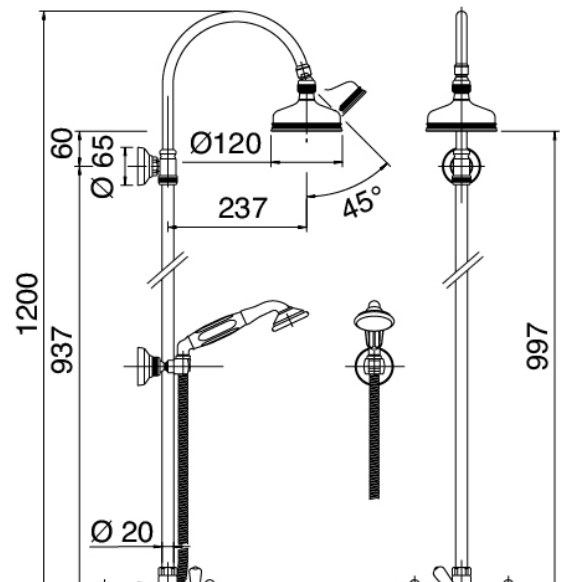

## Classic - External shower set

Codice kit: 2002 SDP-180

Traditional external shower with pole – 2 exits

### Tap set with spout

Cod: 2002N610A00

Wall mtd shower set w/flexible pipe and hand shower

## Shower head

---

Cod: 2900SO01A00

Shower outlet