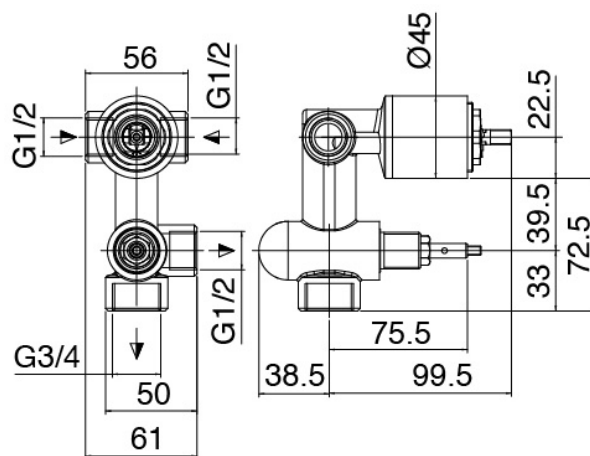

Classic - Shower arm with shower head and hand shower

Codice kit: 2000 DDI-160

Shower arm with shower head, hand shower and built-in mixer – 2 exits

Componenti

Wall-mounted arm

Cod: 2900BR01A00

Jointed showerhead

Stand alone hand shower

Cod: 20000413A00

Shower set

Single-lever mixer

Cod: 2900B401A00

Concealed shower mixer with diverter - external part

Concealed part

Cod: 2900A401A00

Concealed shower mixer with diverter - concealed part

Shower head

Cod: 2900SO08A00

Anti-limescale shower outlet D.125mm

Finiture disponibili:

finiture speciali su richiesta salvo quantitativi minimi di ordine garantiti