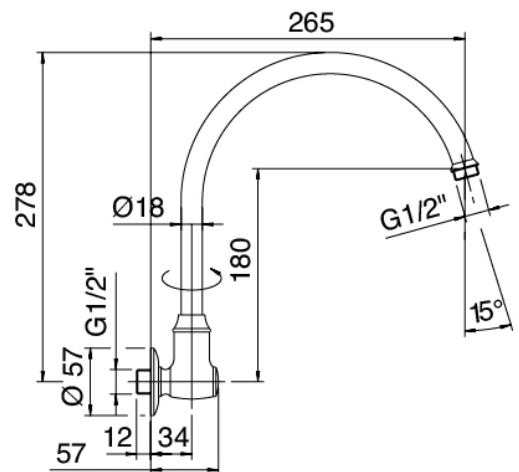

Classic - Shower arm with shower head and hand shower

Codice kit: 2000 DDI-160

Shower arm with shower head, hand shower and built-in mixer – 2 exits

Componenti

Wall-mounted arm

Cod: 2900BR01A00

Jointed showerhead

Stand alone hand shower

Cod: 20000413A00

Shower set

Single-lever mixer

Cod: 2900B401A00

Concealed shower mixer with diverter - external part

Concealed part

Cod: 2900A401A00

Concealed shower mixer with diverter - concealed part

Shower head

Cod: 2900SO08A00

Anti-limescale shower outlet D.125mm

Finiture disponibili:

finiture speciali su richiesta salvo quantitativi minimi di ordine garantiti