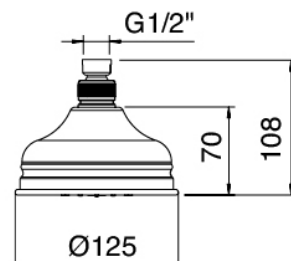

Stand alone hand shower

Cod: 20000413A00

Shower set

Single-lever mixer

Cod: 2900B401A00

Concealed shower mixer with diverter - external part

Concealed part

Cod: 2900A401A00

Concealed shower mixer with diverter - concealed part

Shower head

Cod: 2900SO08A00

Anti-limescale shower outlet D.125mm

Finiture disponibili:

finiture speciali su richiesta salvo quantitativi minimi di ordine garantiti