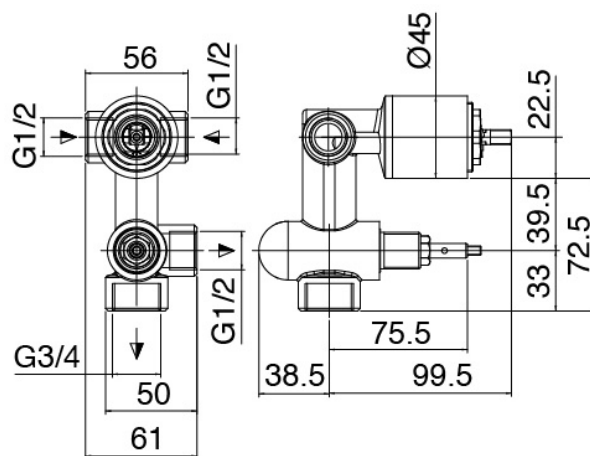

Stand alone hand shower

Cod: 20000413A00

Shower set

Single-lever mixer

Cod: 2900B401A00

Concealed shower mixer with diverter - external part

Concealed part

Cod: 2900A401A00

Concealed shower mixer with diverter - concealed part

Shower head

Cod: 2900SO08A00

Anti-limescale shower outlet D.125mm

Finiture disponibili:

finiture speciali su richiesta salvo quantitativi minimi di ordine garantiti