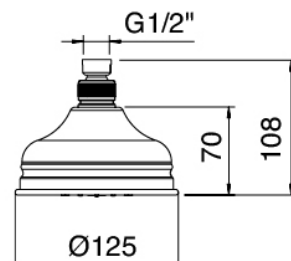

Classic - Shower arm with shower head and hand shower

Codice kit: 2000 DDI-160

Shower arm with shower head, hand shower and built-in mixer – 2 exits

Componenti

Wall-mounted arm

Cod: 2900BR01A00

Jointed showerhead

Concealed shower mixer with diverter - concealed part

Shower head

Cod: 2900SO08A00

Anti-limescale shower outlet D.125mm

Finiture disponibili:

finiture speciali su richiesta salvo quantitativi minimi di ordine garantiti