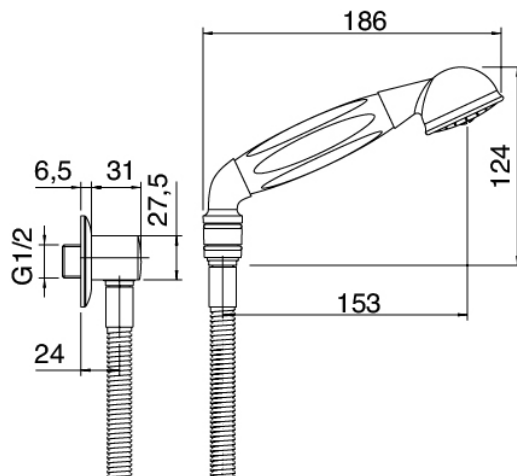

Componenti

Sliding bar

Cod: 2000A419A00

Sliding bar for hand shower

Hand shower

Cod: 2000Q417A00

Handshower set with water-outlet for sliding bar

Single-lever mixer

Cod: 2900B402A00

Concealed shower mixer - external part

Concealed part

Cod: 2900A402A00

Concealed shower mixer - concealed part

Finiture disponibili:

finiture speciali su richiesta salvo quantitativi minimi di ordine garantiti