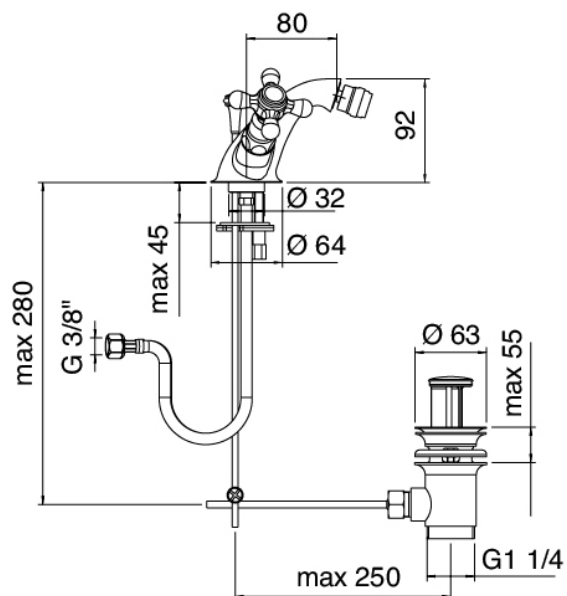

### Classic - Traditional tap bidet

Codice kit: 2002 RBX-070

One-hole traditional bidet tap with drain

### Single-hole mixer

Cod: 20022200A00

Single-hole bidet set