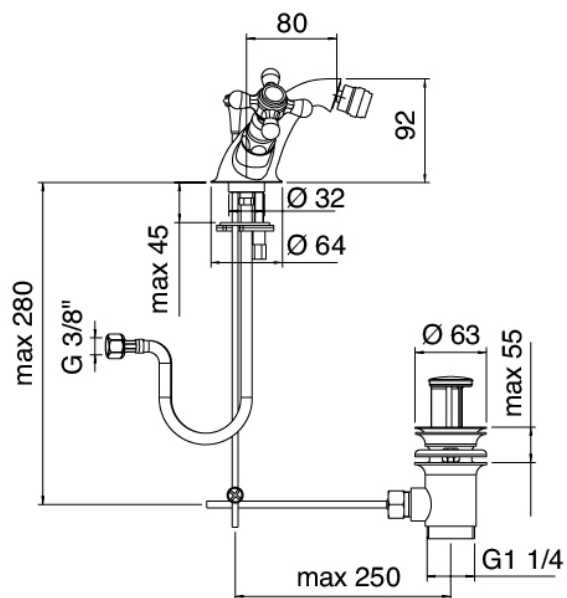

Classic - Traditional tap bidet

Codice kit: 2002 RBX-070

One-hole traditional bidet tap with drain

Componenti

Single-hole mixer

Cod: 20022200A00

Single-hole bidet set

Finiture disponibili: