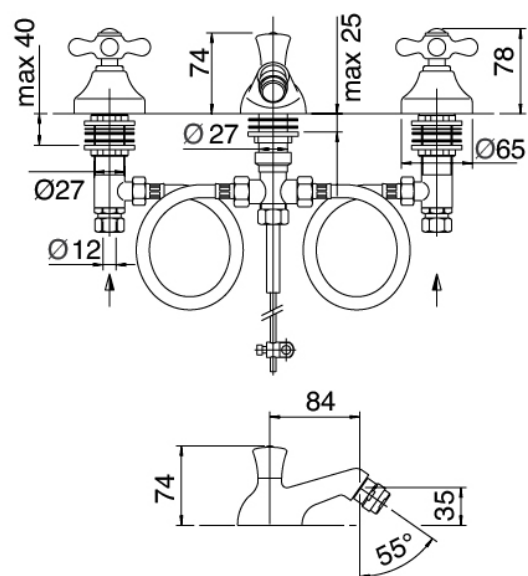

Classic - Traditional tap bidet

Codice kit: 2002 BBX-060

Traditional bidet 3 hole taps with drain

Componenti

Tap set

Cod: 20020203A00

3-hole bidet set

Finiture disponibili: