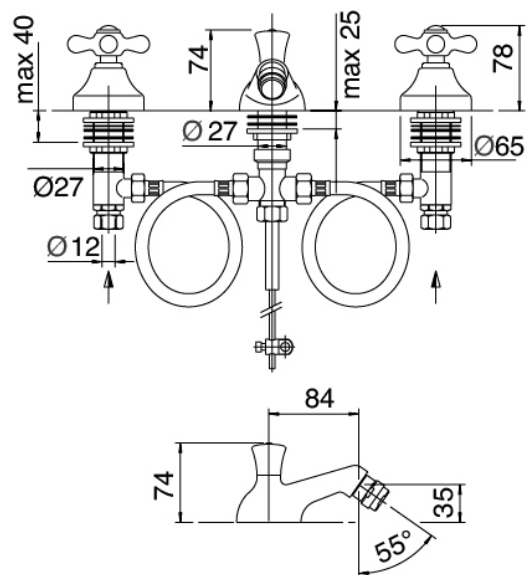

## Classic - Traditional tap bidet

Codice kit: 2002 BBX-060

Traditional bidet 3 hole taps with drain

### Tap set

Cod: 20020203A00

3-hole bidet set