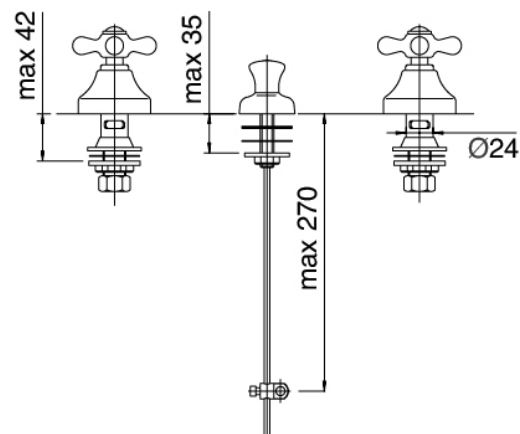

### Classic - Traditional tap bidet

Codice kit: 2002 BBX-050

Traditional tap waterjet bidet with drain

### Tap set

Cod: 20020201A00

Bidet set