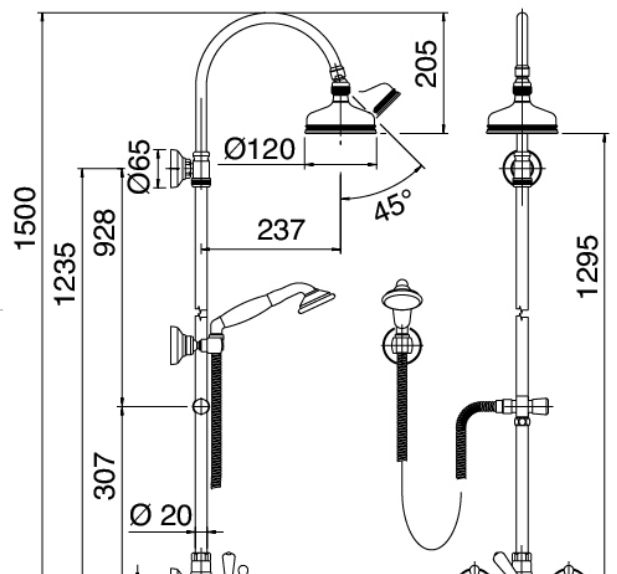

Classic - External bathtub/shower

Codice kit: 2002 WDP-130

Traditional external bathtub/shower with pole – 3 exits

Componenti

Tap set with spout

Cod: 20020619A00

Wall mtd bathtub and shower

Shower head

Cod: 2900SO01A00

Shower outlet

Finiture disponibili:

finiture speciali su richiesta salvo quantitativi minimi di ordine garantiti

cromo

CRCR

brunito

BRBR