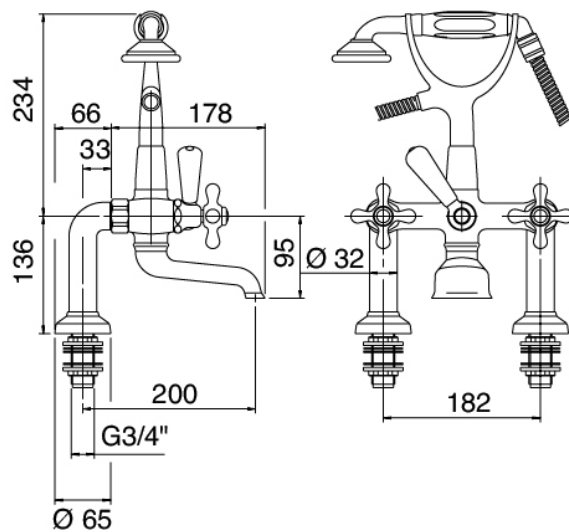

image not found or type unknown http://zazzeri.tesa.com.net/us/wp-content/uploads/2017/04/b3daf2_357a447007

Classic - Wall-mounted bathtub set

Codice kit: 2002 GVX-120

Traditional exterior bathtub set – 2 exits

Componenti

Tap set with spout

Cod: 2002V401A00

Victoria 3/4" surface mtd bathtub set with connection for wall hand shower

Finiture disponibili:

finiture speciali su richiesta salvo quantitativi minimi di ordine garantiti