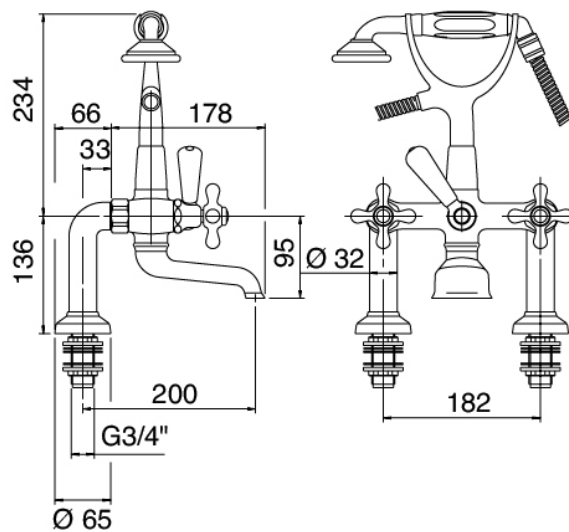

### Classic - Wall-mounted bathtub set

Codice kit: 2002 GVX-120

Traditional exterior bathtub set – 2 exits

### Tap set with spout

Cod: 2002V401A00

Victoria 3/4" surface mtd bathtub set with connection for wall hand shower