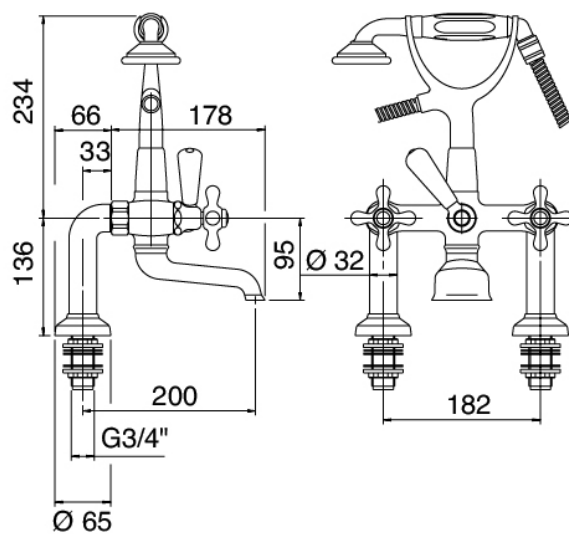

### Classic - Wall-mounted bathtub set

Codice kit: 2002 GVX-120

Traditional exterior bathtub set – 2 exits

### Tap set with spout

Cod: 2002V401A00

Victoria 3/4" surface mtd bathtub set with connection for wall hand shower