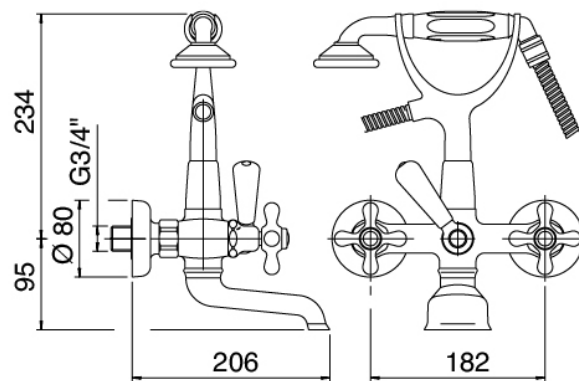

Classic - Wall-mounted bathtub set

Codice kit: 2002 GVP-100

Traditional wall-mounted bathtub set – 2 exits

Componenti

Tap set with spout

Cod: 2002M401A00

Victoria 3/4" wall mtd bathtub set with connection for wall hand shower