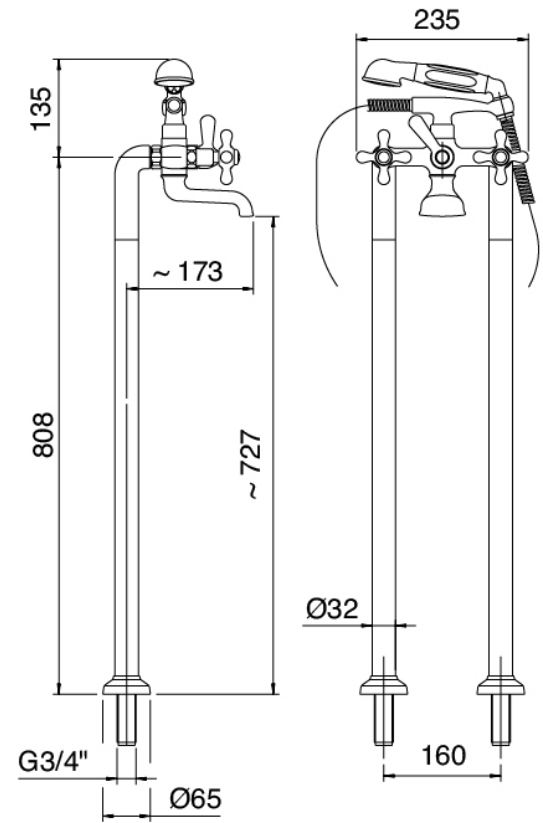

## Classic - Bathtub set on tubes

---

Codice kit: 2002 GVE-110

Traditional bathtub set on tubes – 2 exits

Componenti

---

### Tap set with spout

Cod: 20020450A00

Wall mounted bathtub set with pipes