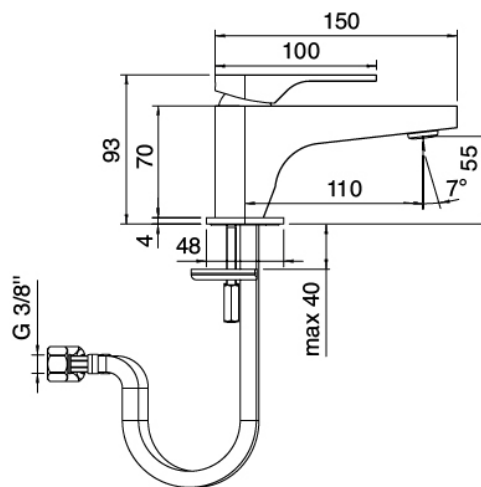

image not found or type unknown http://zazzeri.tesa.com.net/us/wp-content/uploads/2017/04/b3daf2_357a447007

Modern - Washbasin mixer

Codice kit: 3600 MLX-130

Washbasin mixer with plug

Componenti

Single-lever mixer

Cod: 36001010A00

Single lever washbasin mixer without plug

Pressure-controlled drain

Cod: 2900K302A00

Pressure control drain

Finiture disponibili:

finiture speciali su richiesta salvo quantitativi minimi di ordine garantiti