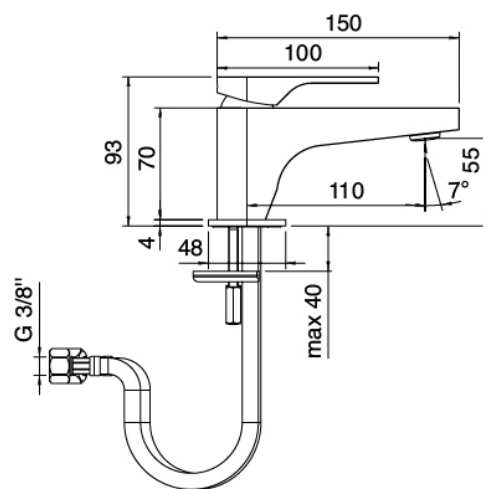

### Modern - Washbasin mixer

Codice kit: 3600 MLX-130  
Washbasin mixer with plug

### Componenti

### Single-lever mixer

Cod: 36001010A00  
Single lever washbasin mixer without plug

## Pressure-controlled drain

Cod: 2900K302A00

Pressure control drain