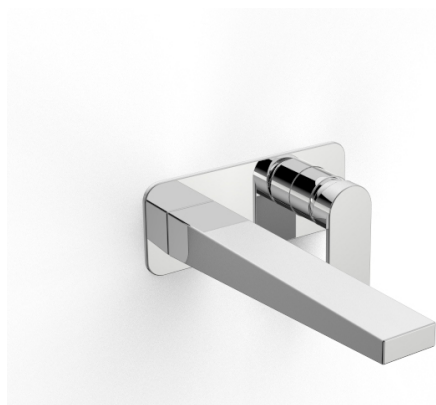

image not found or type unknown http://zazzeri.tesa.com.net/us/wp-content/uploads/2017/04/b3daf2_357a447007

Modern - Built-in washbasin set

Codice kit: 3600 MLI-040

Built-in washbasin set

Componenti

Single-lever mixer

Cod: 3600A113AL0

Built-in washbasin set - external part

Concealed part

Cod: 2900B113A00

Built-in washbasin set - concealed part

Finiture disponibili:

finiture speciali su richiesta salvo quantitativi minimi di ordine garantiti