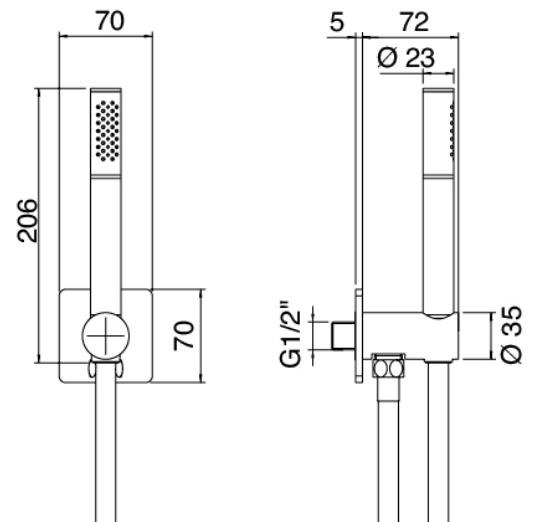

Modern - Shower arm with shower head and hand shower

Codice kit: 3600 DDI-110

Shower arm with shower head, hand shower and built-in mixer – 2 exits

Componenti

Stand alone hand shower

Cod: 31000414A00

Shower set

Single-lever mixer

Cod: 3600A401A00

Concealed shower mixer with diverter - external part

Concealed part

Cod: 2900A401A00

Concealed shower mixer with diverter - concealed part

Shower head

Cod: 3600SO04A00