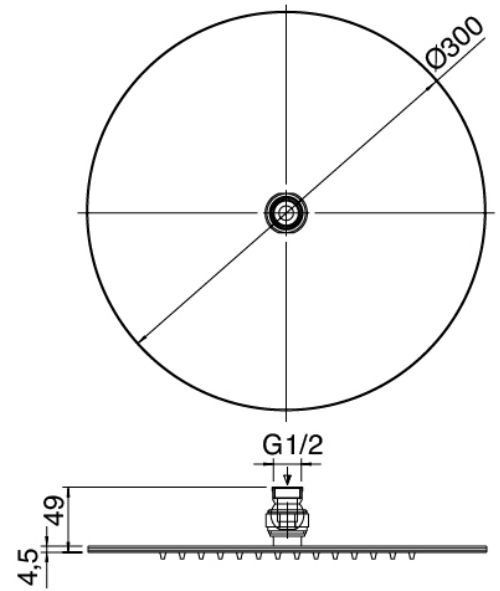

image not found or type unknown http://zazzeri.tesa.com.net/us/wp-content/uploads/2017/04/b3daf2_357a447007

Modern - Shower arm with shower head and hand shower

Codice kit: 3600 DDI-100

Shower arm with shower head, hand shower and built-in mixer – 2 exits

Componenti

Shower arm

Cod: 3600BR01A00

Shower arm

Stand alone hand shower

Cod: 31000413A00

Handshower set with water outlet and round plate

Single-lever mixer

Cod: 3600A401A00

Concealed shower mixer with diverter - external part

Concealed part

Cod: 2900A401A00

Concealed shower mixer with diverter - concealed part

Shower head

Cod: 3600SO03A00

Antilimescale showerhead - D.300 mm