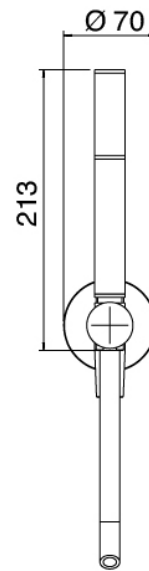

image not found or type unknown http://zazzeri.tesa.com.net/us/wp-content/uploads/2017/04/b3daf2_357a447007

Modern - Shower arm with shower head and hand shower

Codice kit: 3600 DDI-100

Shower arm with shower head, hand shower and built-in mixer – 2 exits

Componenti

Shower arm

Cod: 3600BR01A00

Shower arm

Stand alone hand shower

Cod: 31000413A00

Handshower set with water outlet and round plate

Single-lever mixer

Cod: 3600A401A00

Concealed shower mixer with diverter - external part

Concealed part

Cod: 2900A401A00

Concealed shower mixer with diverter - concealed part

Shower head

Cod: 3600SO03A00

Antilimescale showerhead - D.300 mm