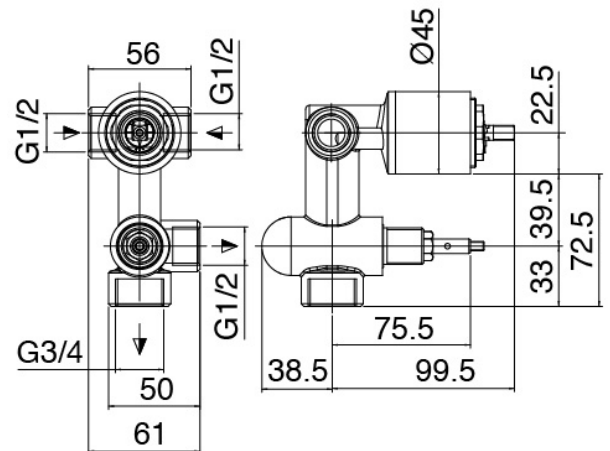

image not found or type unknown http://zazzeri.tesa.com.net/us/wp-content/uploads/2017/04/b3daf2_357a447007

Modern - Shower arm with shower head and hand shower

Codice kit: 3600 DDI-100

Shower arm with shower head, hand shower and built-in mixer – 2 exits

Componenti

Shower arm

Cod: 3600BR01A00

Shower arm

Stand alone hand shower

Cod: 31000413A00

Handshower set with water outlet and round plate

Single-lever mixer

Cod: 3600A401A00

Concealed shower mixer with diverter - external part

Concealed part

Cod: 2900A401A00

Concealed shower mixer with diverter - concealed part

Shower head

Cod: 3600SO03A00

Antilimescale showerhead - D.300 mm