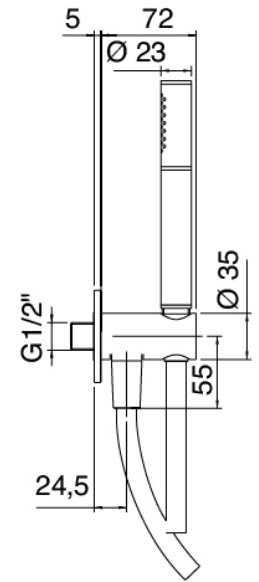

image not found or type unknown http://zazzeri.tesa.com.net/us/wp-content/uploads/2017/04/b3daf2_357a447007

Modern - Shower arm with shower head and hand shower

Codice kit: 3600 DDI-100

Shower arm with shower head, hand shower and built-in mixer – 2 exits

Componenti

Shower arm

Cod: 3600BR01A00

Shower arm

Stand alone hand shower

Cod: 31000413A00

Handshower set with water outlet and round plate

Single-lever mixer

Cod: 3600A401A00

Concealed shower mixer with diverter - external part

Concealed part

Cod: 2900A401A00

Concealed shower mixer with diverter - concealed part

Shower head

Cod: 3600SO03A00

Antilimescale showerhead - D.300 mm