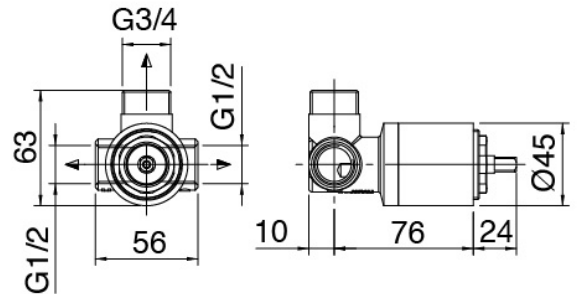

Concealed part

Cod: 2900A402A00

Concealed shower mixer - concealed part