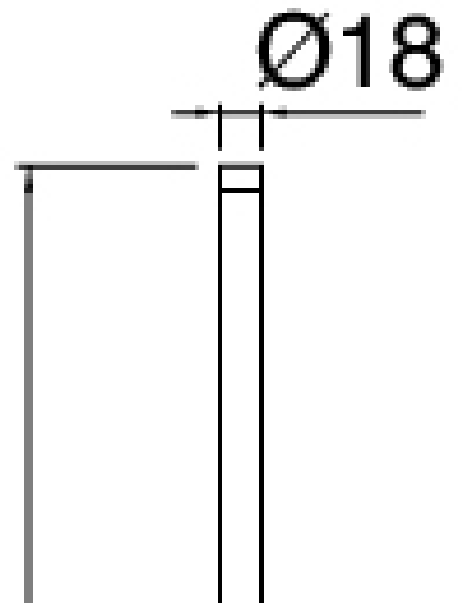

## Modern - Sliding bar with hand shower

---

Codice kit: 3600 ADI-120

Sliding bar with hand shower and built-in mixer – 1 exit

### Hand shower

---

Cod: 3600E417A00

Antilimescale D.105 mm handshower set