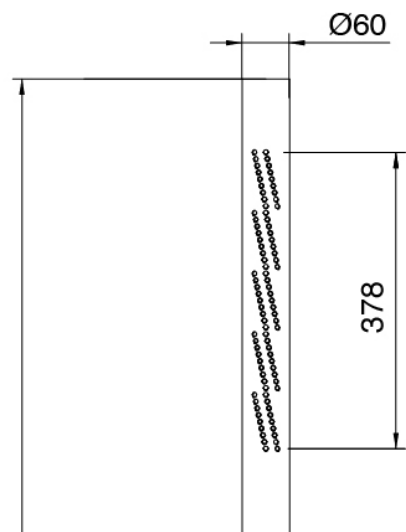

image not found or type unknown http://zazzeri.tecocom.net/fr/wp-content/uploads/2017/04/b3daf2_357a4

Modern - Colonne douche Outdoor

Codice kit: 3305 CDO-160

Colonne douche Outdoor

Componenti

Manette

Cod: 3305MA02A00