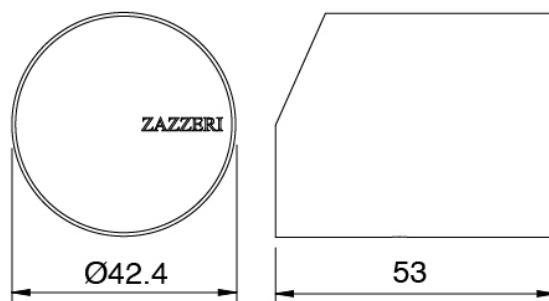

Manette

Cod: 3305MA02A00

HANDLE MA02 Manette éléments à encastrer

Finiture disponibili:

finiture speciali su richiesta salvo quantitativi minimi di ordine garantiti

acier brossè

ASAS

antracite

APAP

bronzorame

BPBP

carbon

KPKP

rame

RPRP