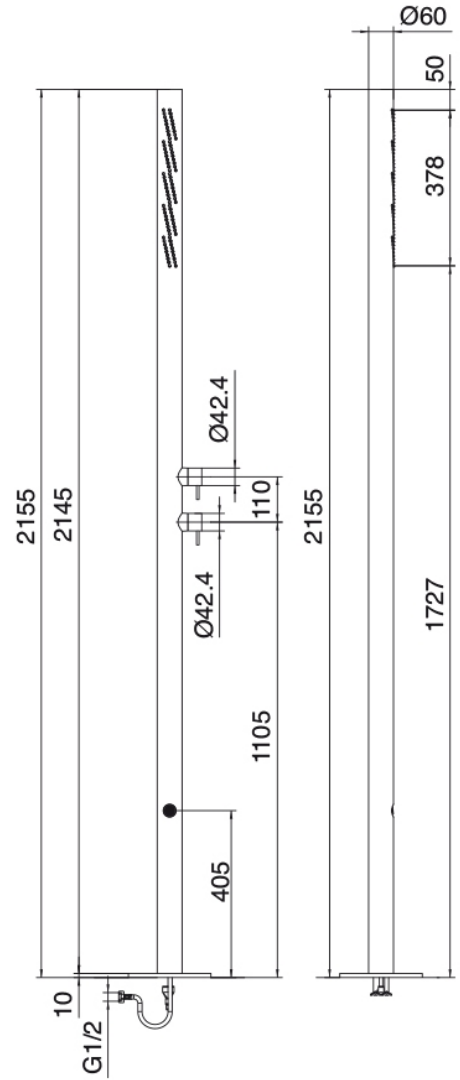

Colonne douche Outdoor

Cod: 33000609A00

Colonne douche Outdoor

Finiture disponibili:

finiture speciali su richiesta salvo quantitativi minimi di ordine garantiti

acier brossè

ASAS