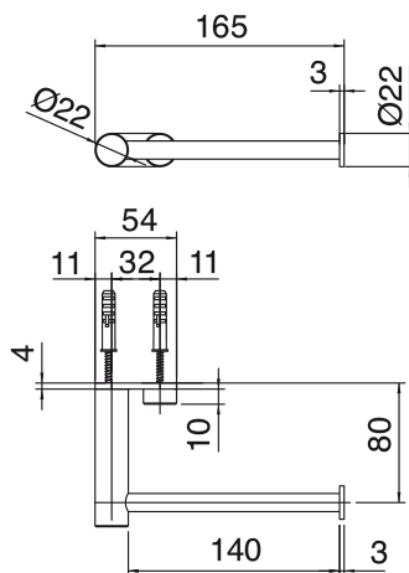

Finiture disponibili:

finiture speciali su richiesta salvo quantitativi minimi di ordine garantiti