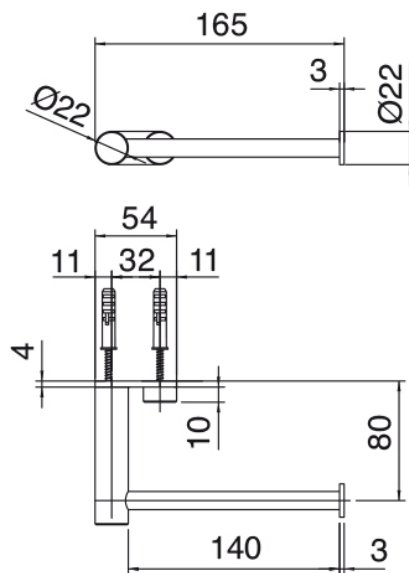

Finiture disponibili:

finiture speciali su richiesta salvo quantitativi minimi di ordine garantiti