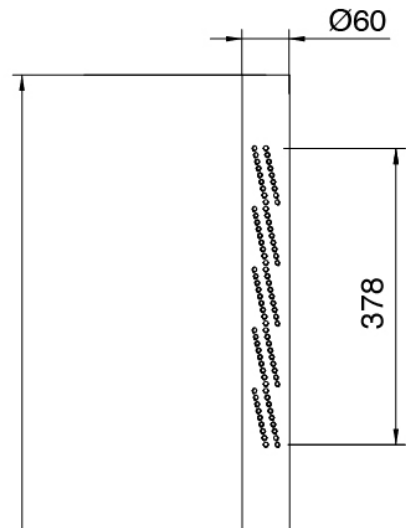

image not found or type unknown http://zazzeri.thesecom.net/es/wp-content/uploads/2017/04/b3daf2_357a

Modern - Columna de ducha Outdoor

Codice kit: 3305 CDO-160

Columna de ducha Outdoor

Componenti

Maneta

Cod: 3305MA02A00