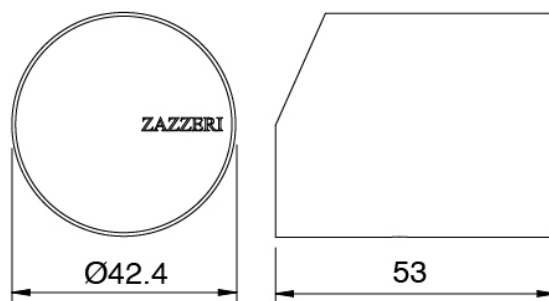

Maneta

Cod: 3305MA02A00

HANDLE MA02 Maneta por elementos empotrados

Finiture disponibili:

finiture speciali su richiesta salvo quantitativi minimi di ordine garantiti

acero satinado

ASAS

antracite

APAP

bronzorame

BPBP

carbon

KPKP

rame

RPRP