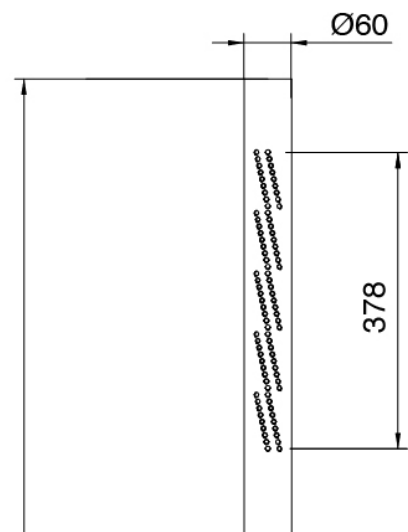

image not found or type unknown http://zazzeri.thesecom.net/es/wp-content/uploads/2017/04/b3daf2_357a

Modern - Columna de ducha Outdoor

Codice kit: 3305 CDO-160

Columna de ducha Outdoor

Componenti

Maneta

Cod: 3305MA02A00