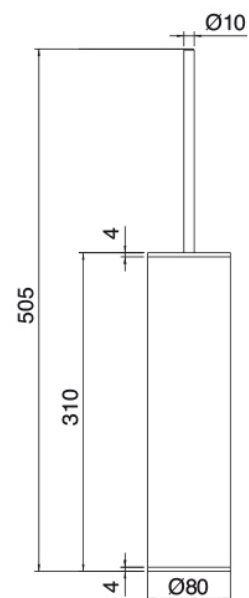

image not found or type unknown http://zazzeri.tesa.com.net/es/wp-content/uploads/2017/04/b3daf2_357a447007

Q316 - Escobillero

Codice kit: 33A0 ACX-090

Escobillero

Componenti

Escobillero

Cod: 33A06520A00

Escobillero