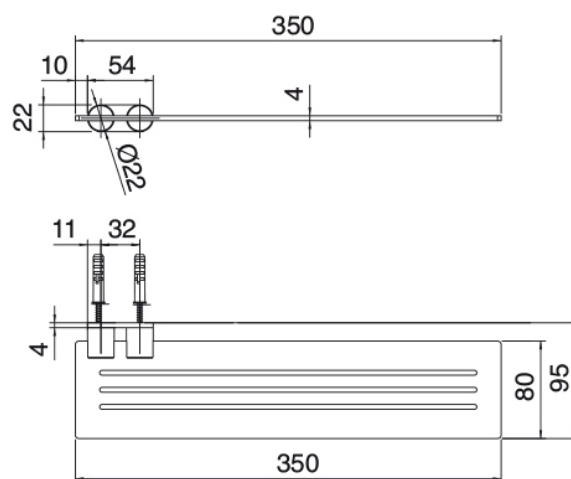

Finiture disponibili:

finiture speciali su richiesta salvo quantitativi minimi di ordine garantiti