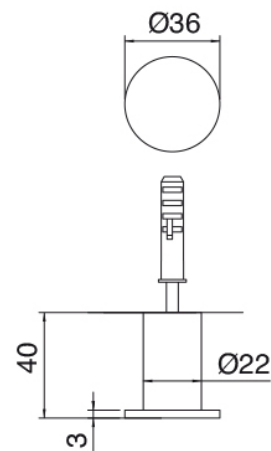

image not found or type unknown http://zazzeri.tesa.com.net/es/wp-content/uploads/2017/04/b3daf2_357a447007

Q316 - Percha

Codice kit: 33A0 ACX-060

Percha

Componenti

Percha

Cod: 33A06400A00

Percha