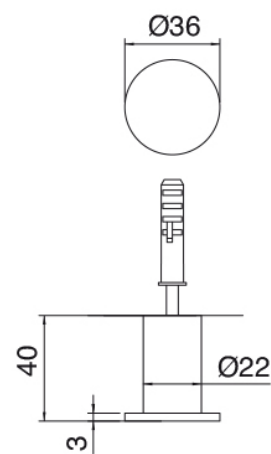

image not found or type unknown http://zazzeri.tesa.com.net/es/wp-content/uploads/2017/04/b3daf2_357a447007

Q316 - Percha

Codice kit: 33A0 ACX-060

Percha

Componenti

Percha

Cod: 33A06400A00

Percha