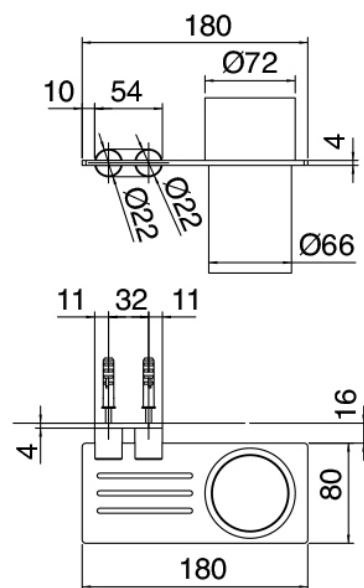

image not found or type unknown http://zazzeri.tesa.com.net/es/wp-content/uploads/2017/04/b3daf2_357a447007

Q316 - Portavaso

Codice kit: 33A0 ACX-030

Portavaso

Componenti

Portavaso

Cod: 33A06200A00

Portavaso