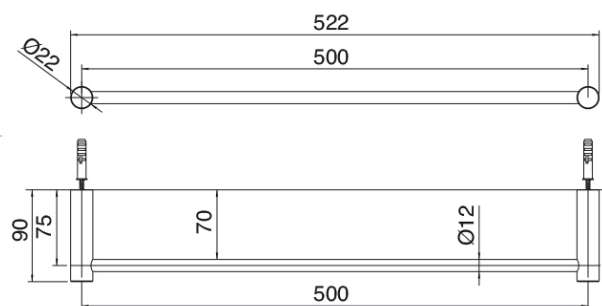

Finiture disponibili:

finiture speciali su richiesta salvo quantitativi minimi di ordine garantiti

acero satinado

ASAS