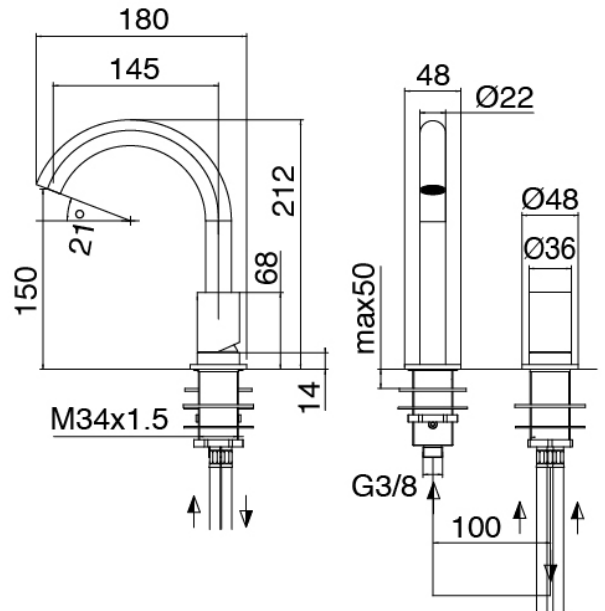

Modern - Washbasin mixer on top

Codice kit: 3305 MLX-030

Single lever washbasin mixer with revolving spout

Componenti

Single-lever mixer

Cod: 33051108A02

Single lever washbasin mixer without plug - L145 x
H150 mm

Handle

Cod: 3305MA01A00

HANDLE MA01 Handle for washbasin/bidet mixer

Finiture disponibili:

finiture speciali su richiesta salvo quantitativi minimi di ordine garantiti

brush steel

ASAS

antracite