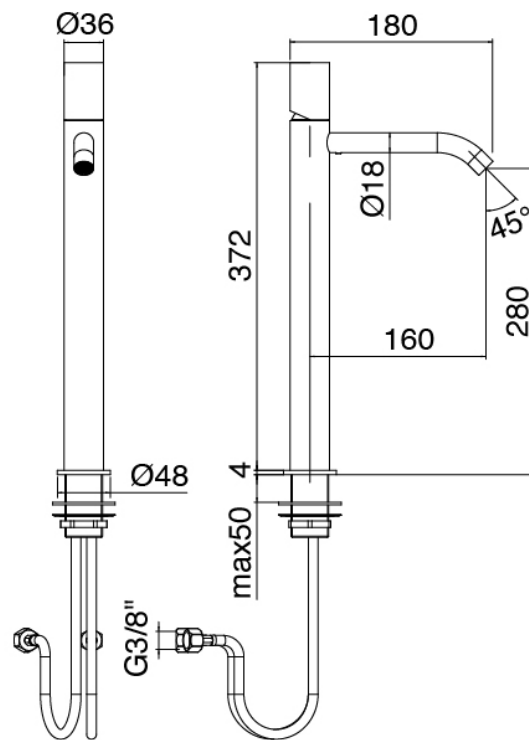

### Modern - Washbasin mixer

Codice kit: 3305 MLX-020

Single lever washbasin mixer without plug

### Single-lever mixer

Cod: 33051098A00

Single lever washbasin mixer without plug - L160 x  
H280 mm

## Handle

Cod: 3305MA01A00

HANDLE MA01 Handle for washbasin/bidet mixer