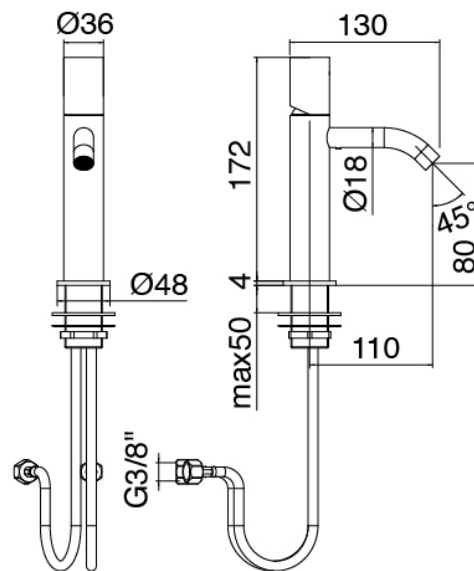

## Modern - Washbasin mixer

Codice kit: 3305 MLX-010

Single lever washbasin mixer without plug

### Single-lever mixer

Cod: 33051106A00

Single lever washbasin mixer without plug - 110 x  
H80 mm

## Handle

Cod: 3305MA01A00

HANDLE MA01 Handle for washbasin/bidet mixer