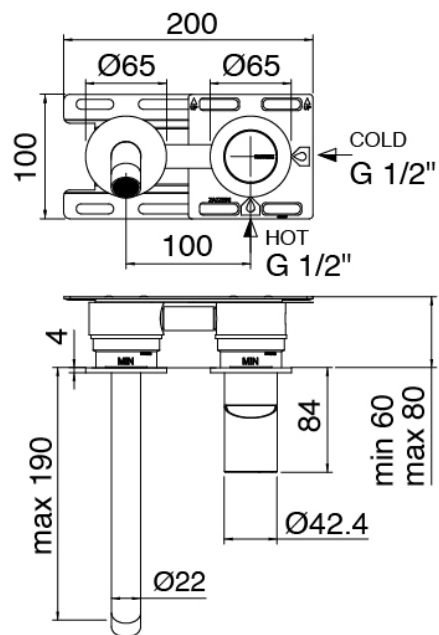

image not found or type unknown http://zazzeri.tesa.com.net/en/wp-content/uploads/2017/04/b3daf2_357a447007

Modern - Built-in washbasin set

Codice kit: 3305 MLI-050

Built-in washbasin set

Componenti

Single-lever mixer

Cod: 3305A113AAL

Built-in washbasin set - spout 180 mm - external part

Concealed part

Cod: 3300B113A00

Built-in washbasin set - external part

Handle

Cod: 3305MA02A00

HANDLE MA02 Handle for built-in parts