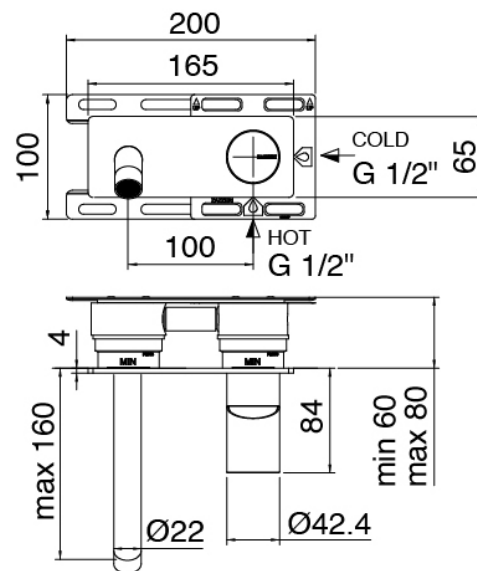

image not found or type unknown http://zazzeri.tesa.com.net/en/wp-content/uploads/2017/04/b3daf2_357a447007

Modern - Built-in washbasin set

Codice kit: 3305 MLI-040

Built-in washbasin set

Componenti

Single-lever mixer

Cod: 3305A113A00

Built-in washbasin set - external part

Concealed part

Cod: 3300B113A00

Built-in washbasin set - external part

Handle

Cod: 3305MA02A00

HANDLE MA02 Handle for built-in parts