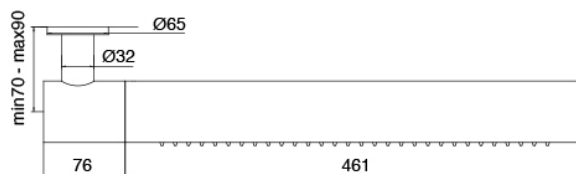

## Modern - Built-in shower set

Codice kit: 3305 UDI-140

Concealed shower mixer with horizontal tubular revolving showerhead