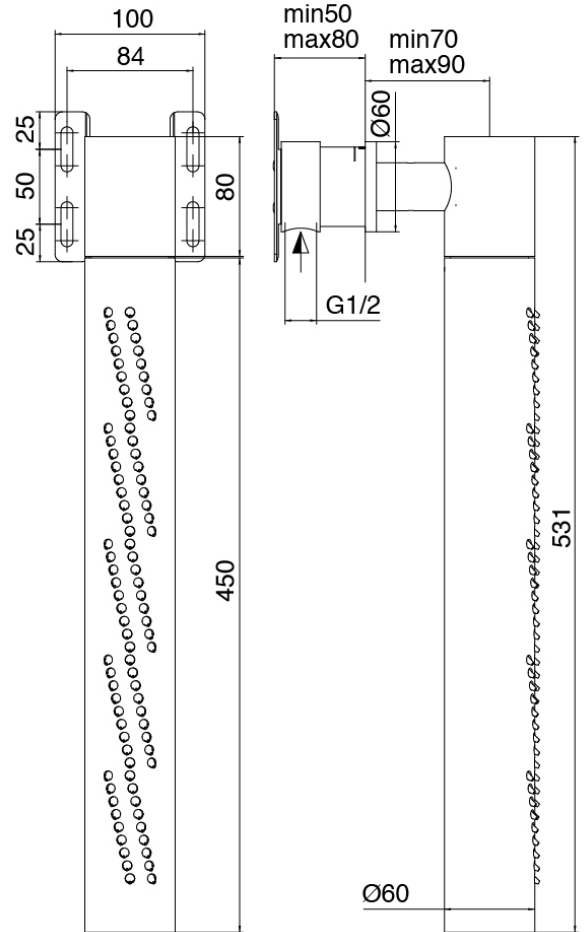

Concealed part

Cod: 3300B120A00

Vertical/Horizontal tubular wall-mounted showerhead - Built-in part