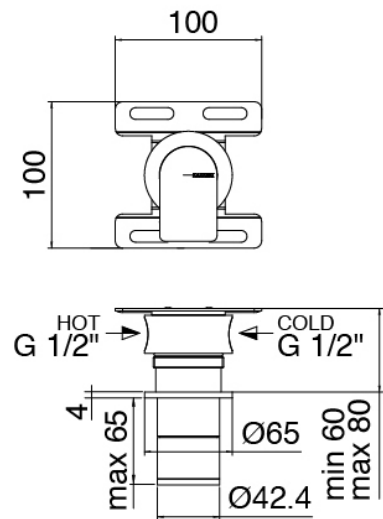

Componenti

Revolving showerhead

Cod: 3300SO04A00

Horizontal tubular revolving wall-mounted showerhead

Concealed part

Cod: 3300B120A00

Vertical/Horizontal tubular wall-mounted showerhead - Built-in part

Single-lever mixer

Cod: 3305A402AA0

Concealed shower mixer - without plate - external part

Concealed part

Cod: 3300B402A00

Concealed shower mixer - concealed part

Handle

Cod: 3305MA02A00

HANDLE MA02 Handle for built-in parts