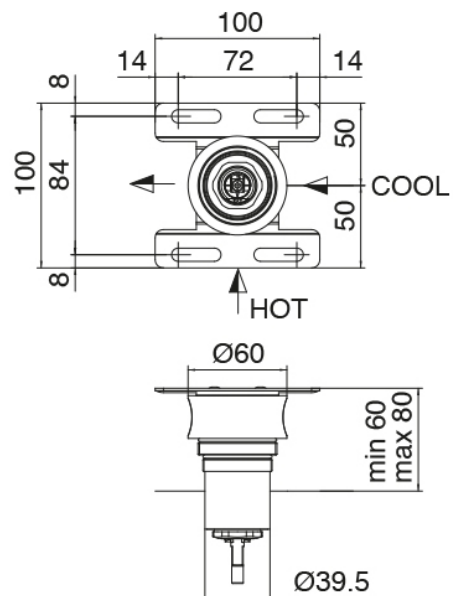

Componenti

Revolving showerhead

Cod: 3300SO04A00

Horizontal tubular revolving wall-mounted showerhead

Concealed part

Cod: 3300B120A00

Vertical/Horizontal tubular wall-mounted showerhead - Built-in part

Single-lever mixer

Cod: 3305A402AA0

Concealed shower mixer - without plate - external part

Concealed part

Cod: 3300B402A00

Concealed shower mixer - concealed part

Handle

Cod: 3305MA02A00

HANDLE MA02 Handle for built-in parts