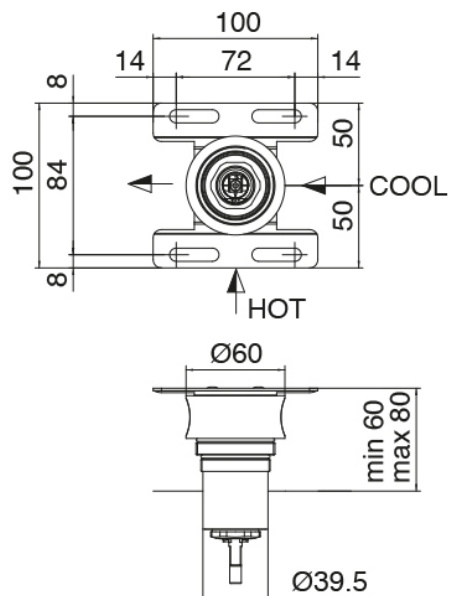

Concealed part

Cod: 3300B402A00

Concealed shower mixer - concealed part