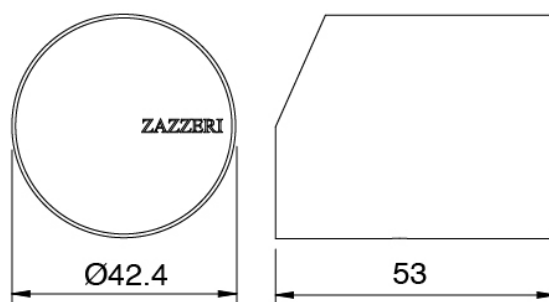

Handle

Cod: 3305MA02A00

HANDLE MA02 Handle for built-in parts

Finiture disponibili:

finiture speciali su richiesta salvo quantitativi minimi di ordine garantiti

brush steel

ASAS

antracite

APAP