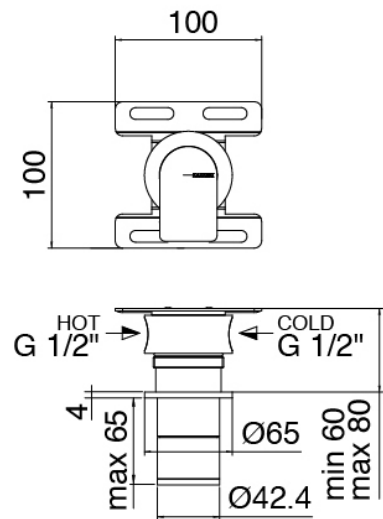

Single-lever mixer

Cod: 3305A402AA0

Concealed shower mixer - without plate - external part