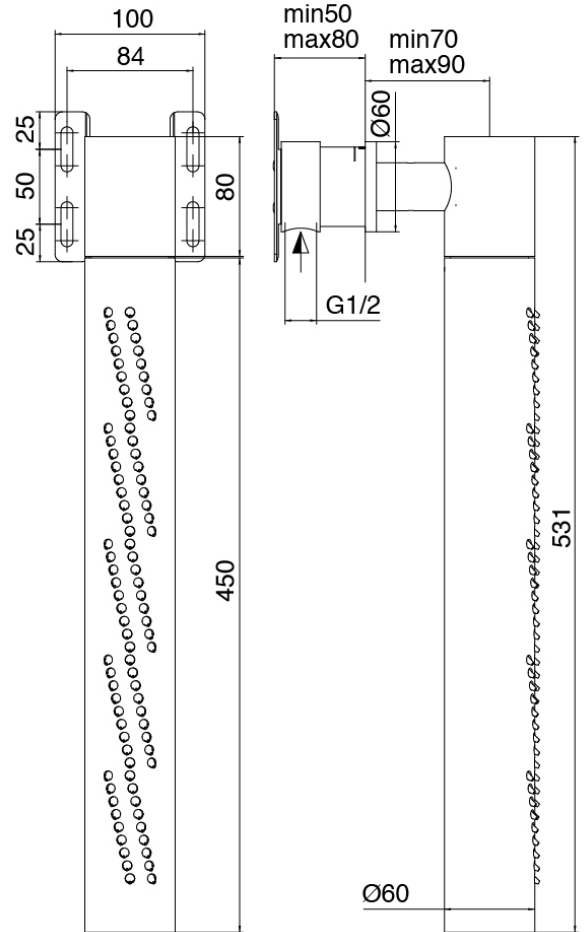

image not found or type unknown http://zazzeri.tesa.com.net/en/wp-content/uploads/2017/04/b3daf2_357a447007

Modern - Built-in shower set

Codice kit: 3305 UDI-140

Concealed shower mixer with horizontal tubular revolving showerhead

Componenti

Revolving showerhead

Cod: 3300SO04A00

Horizontal tubular revolving wall-mounted showerhead

Concealed part

Cod: 3300B120A00

Vertical/Horizontal tubular wall-mounted showerhead - Built-in part

Single-lever mixer

Cod: 3305A402AA0

Concealed shower mixer - without plate - external part

Concealed part

Cod: 3300B402A00

Concealed shower mixer - concealed part

Handle

Cod: 3305MA02A00

HANDLE MA02 Handle for built-in parts