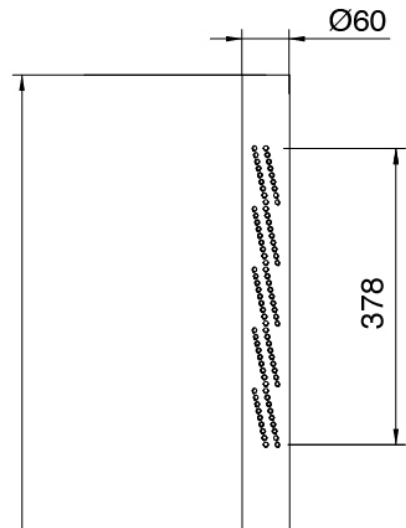

image not found or type unknown http://zazzeri.thesecom.net/en/wp-content/uploads/2017/04/b3daf2_357a

Modern - Shower column Outdoor

Codice kit: 3305 CDO-160

Shower column Outdoor

Componenti

Handle

Cod: 3305MA02A00