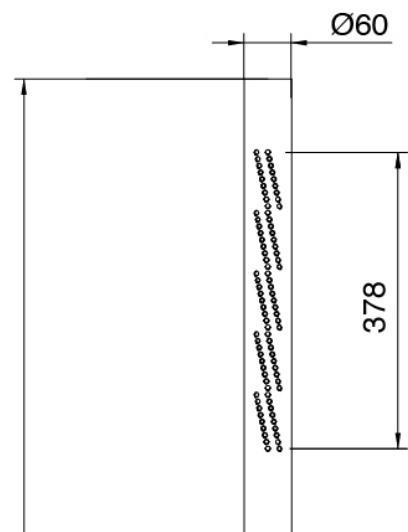

image not found or type unknown http://zazzeri.thesecom.net/en/wp-content/uploads/2017/04/b3daf2_357a

Modern - Shower column Outdoor

Codice kit: 3305 CDO-160

Shower column Outdoor

Componenti

Handle

Cod: 3305MA02A00