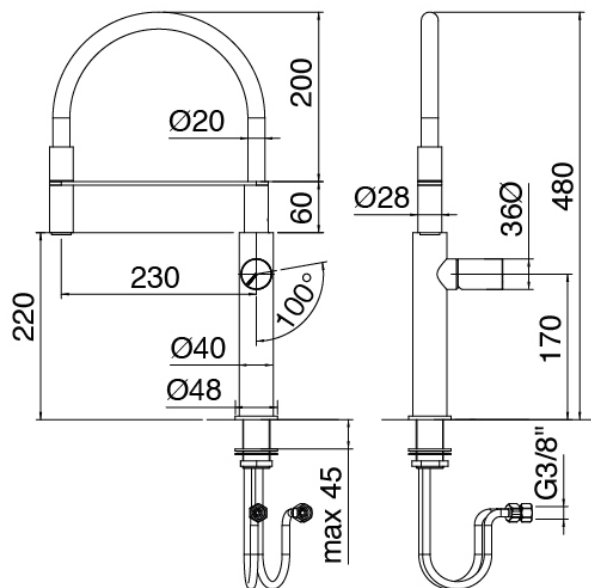

image not found or type unknown http://zazzeri.tesa.com.net/en/wp-content/uploads/2017/04/b3daf2_357a447007

Modern - Single lever sink mixer

Codice kit: 3305 MLX-180

Single lever sink mixer with removable hand shower

Componenti

Single lever sink mixer with hand shower

Cod: 34001101A01

Single lever sink mixer with revolving spout and removable hand shower L230 x H220

Handle

Cod: 3305MA07A00

HANDLE MA07 Handle for sink mixer