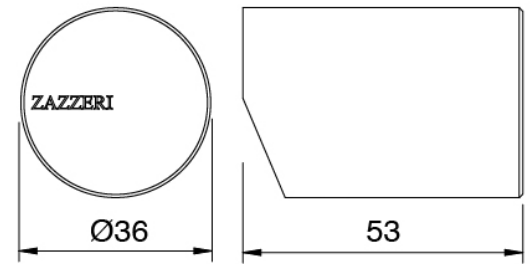

Componenti

Single lever sink mixer with hand shower

Cod: 34001101A01

Single lever sink mixer with revolving spout and removable hand shower L230 x H220

Handle

Cod: 3305MA07A00

HANDLE MA07 Handle for sink mixer