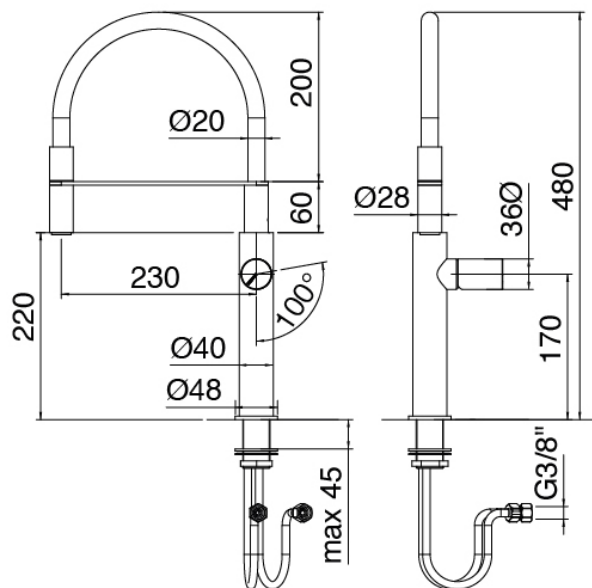

image not found or type unknown http://zazzeri.tesa.com.net/en/wp-content/uploads/2017/04/b3daf2_357a447007

Modern - Single lever sink mixer

Codice kit: 3305 MLX-180

Single lever sink mixer with removable hand shower

Componenti

Single lever sink mixer with hand shower

Cod: 34001101A01

Single lever sink mixer with revolving spout and removable hand shower L230 x H220

Handle

Cod: 3305MA07A00

HANDLE MA07 Handle for sink mixer