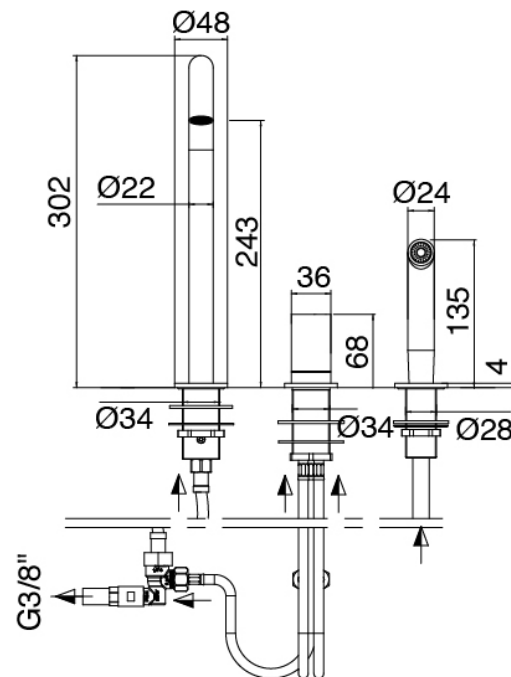

Modern - Single lever sink mixer

Codice kit: 3305 MLX-170

Single lever sink mixer with removable hand shower

Componenti

Single lever sink mixer with hand shower

Cod: 33051101A03

Single lever sink mixer with revolving spout and removable hand shower

Handle

Cod: 3305MA01A00

HANDLE MA01 Handle for washbasin/bidet mixer

Finiture disponibili:

finiture speciali su richiesta salvo quantitativi minimi di ordine garantiti

brush steel

ASAS

antracite