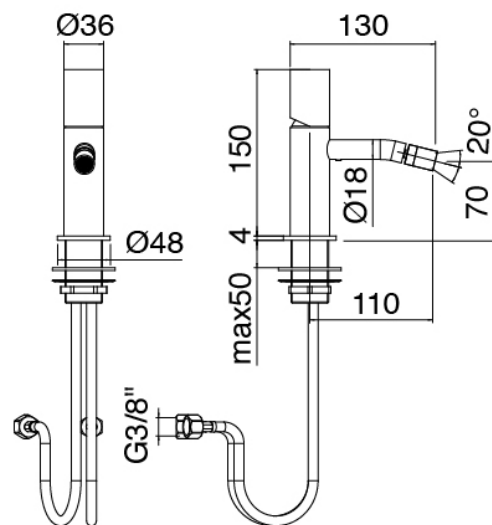

image not found or type unknown http://zazzeri.tesa.com.net/en/wp-content/uploads/2017/04/b3daf2_357a447007

Modern - Bidet mixer

Codice kit: 3305 MBX-090

Bidet mixer without plug

Componenti

Single-lever mixer

Cod: 33051201A00

Single lever bidet mixer without plug - 110 x H70 mm

Handle

Cod: 3305MA01A00

HANDLE MA01 Handle for washbasin/bidet mixer

Finiture disponibili:

finiture speciali su richiesta salvo quantitativi minimi di ordine garantiti