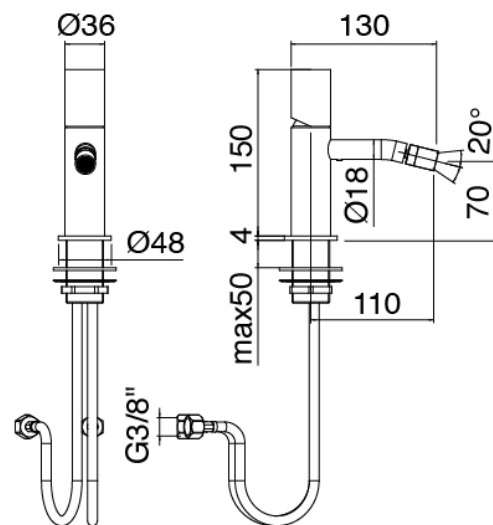

image not found or type unknown http://zazzeri.tesa.com.net/en/wp-content/uploads/2017/04/b3daf2_357a447007

Modern - Bidet mixer

Codice kit: 3305 MBX-090

Bidet mixer without plug

Componenti

Single-lever mixer

Cod: 33051201A00

Single lever bidet mixer without plug - 110 x H70 mm

Handle

Cod: 3305MA01A00

HANDLE MA01 Handle for washbasin/bidet mixer

Finiture disponibili:

finiture speciali su richiesta salvo quantitativi minimi di ordine garantiti