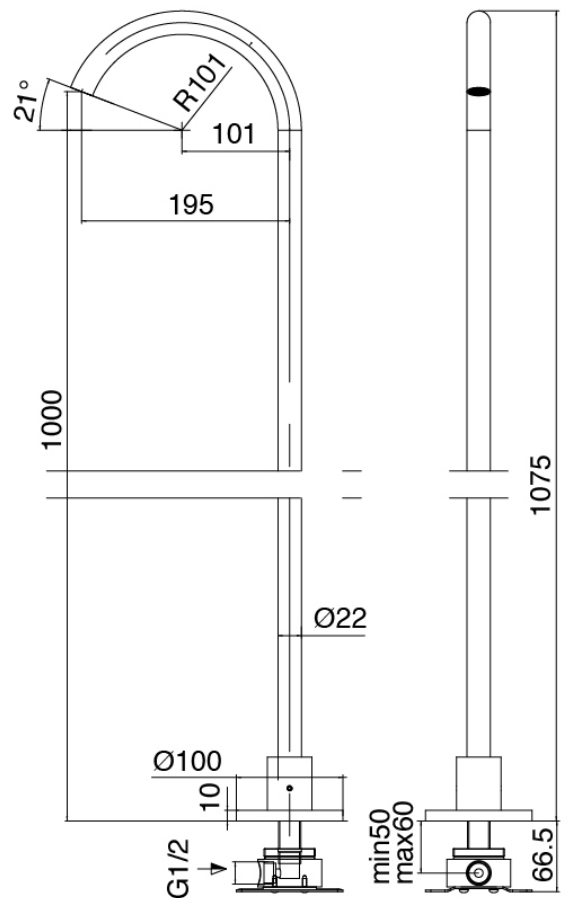

### Modern - Bathtub set

Codice kit: 3305 EVY-110

3-holes bathtub set mixer with column-mounted washbasin spout – 2 exits

### Concealed part

Cod: 3300B099A00

Column-mounted - Built-in part

### Column-mounted washbasin spout

Cod: 3300V099A00

Column-mounted washbasin spout - 650mm - external part

### Mixer set with spout

Cod: 3305N498A01

3-hole bathtub set - without spout