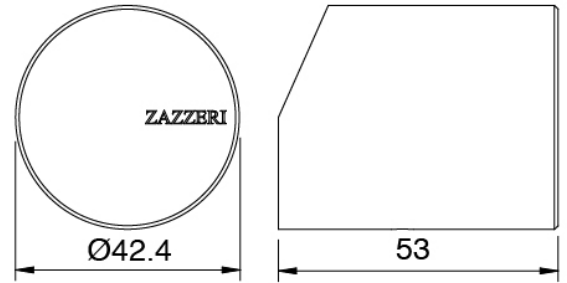

Cod: 3300V099A00

Column-mounted washbasin spout - 650mm - external part

Mixer set with spout

Cod: 3305N498A01

3-hole bathtub set - without spout

Handle

Cod: 3305MA03A00

HANDLE MA03 Handle for built-in parts/washbasin/freestanding bathtub