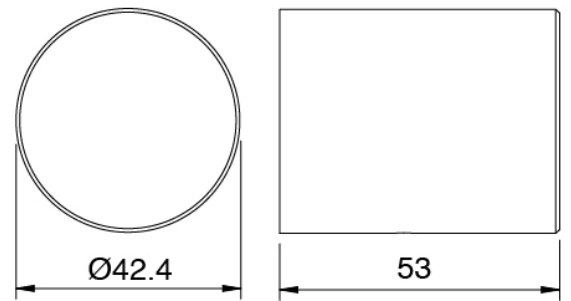

Handle

Cod: 3305MA04A00

HANDLE MA04 Handle for 2 ways diverter without stop

Finiture disponibili:

---

finiture speciali su richiesta salvo quantitativi minimi di ordine garantiti

brush steel

ASAS

antracite

APAP