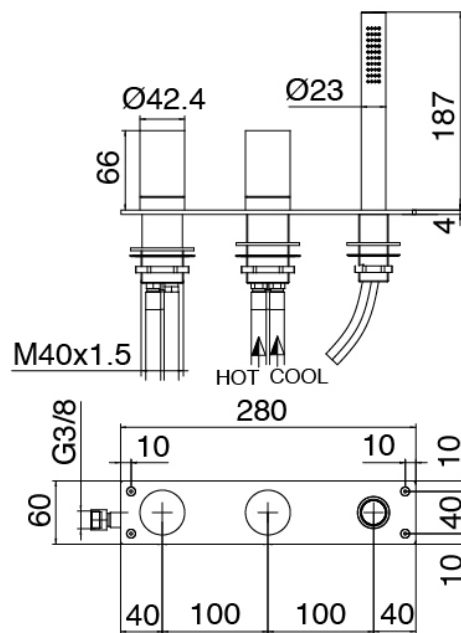

Modern - Bathtub set

Codice kit: 3305 EVY-110

3-holes bathtub set mixer with column-mounted washbasin spout – 2 exits

Componenti

Concealed part

Cod: 3300B099A00

Column-mounted - Built-in part

Column-mounted washbasin spout

Cod: 3300V099A00

Column-mounted washbasin spout - 650mm - external part

Mixer set with spout

Cod: 3305N498A01

3-hole bathtub set - without spout

Handle

Cod: 3305MA03A00

HANDLE MA03 Handle for built-in parts/washbasin/freestanding bathtub

Handle

Cod: 3305MA04A00

HANDLE MA04 Handle for 2 ways diverter without stop

Finiture disponibili:

finiture speciali su richiesta salvo quantitativi minimi di ordine garantiti

brush steel

ASAS

antracite