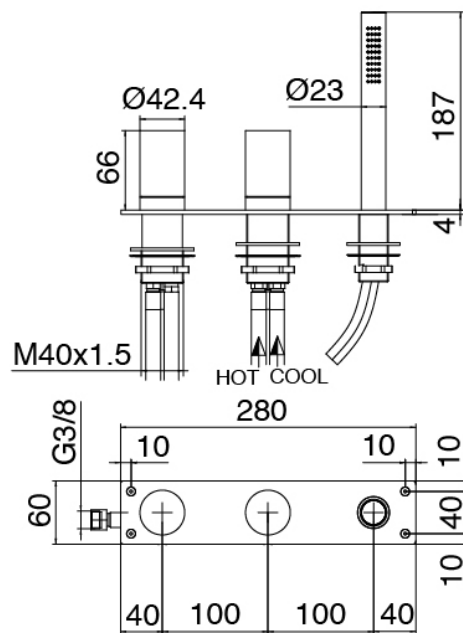

### Column-mounted washbasin spout

Cod: 3300V099A00

Column-mounted washbasin spout - 650mm - external part

### Mixer set with spout

Cod: 3305N498A01

3-hole bathtub set - without spout