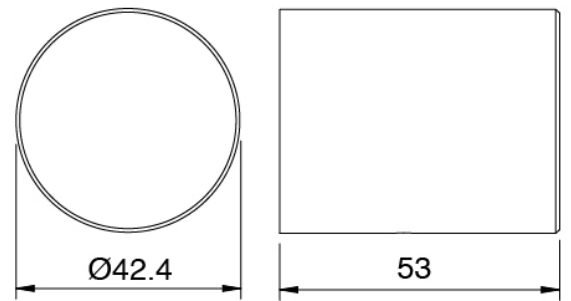

Handle

Cod: 3305MA04A00

HANDLE MA04 Handle for 2 ways diverter without
stop

Finiture disponibili:

---

finiture speciali su richiesta salvo quantitativi minimi di ordine garantiti

brush steel

ASAS

antracite

APAP