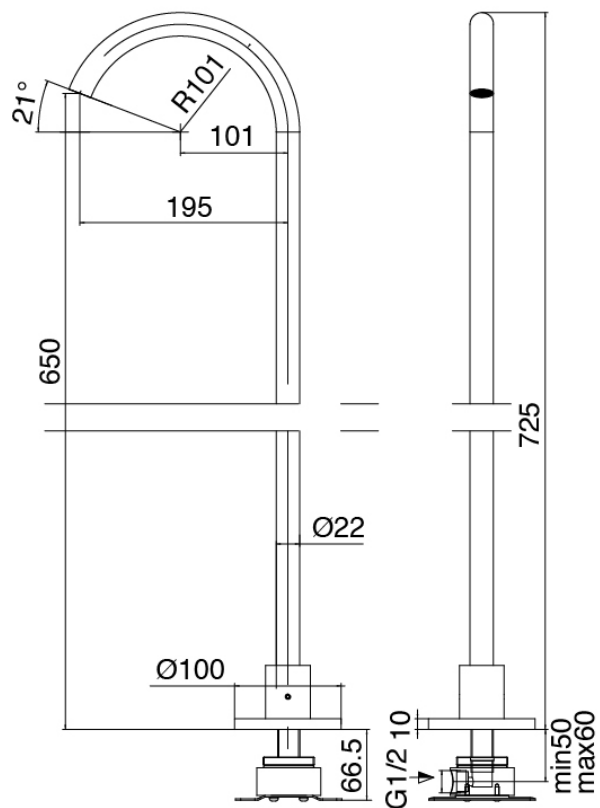

Modern - Bathtub set

Codice kit: 3305 EVY-110

3-holes bathtub set mixer with column-mounted washbasin spout – 2 exits

Componenti

Concealed part

Cod: 3300B099A00

Column-mounted - Built-in part

Column-mounted washbasin spout

Cod: 3300V099A00

Column-mounted washbasin spout - 650mm - external part

Mixer set with spout

Cod: 3305N498A01

3-hole bathtub set - without spout

Handle

Cod: 3305MA03A00

HANDLE MA03 Handle for built-in parts/washbasin/freestanding bathtub

Handle

Cod: 3305MA04A00

HANDLE MA04 Handle for 2 ways diverter without stop

Finiture disponibili:

finiture speciali su richiesta salvo quantitativi minimi di ordine garantiti

brush steel

ASAS

antracite