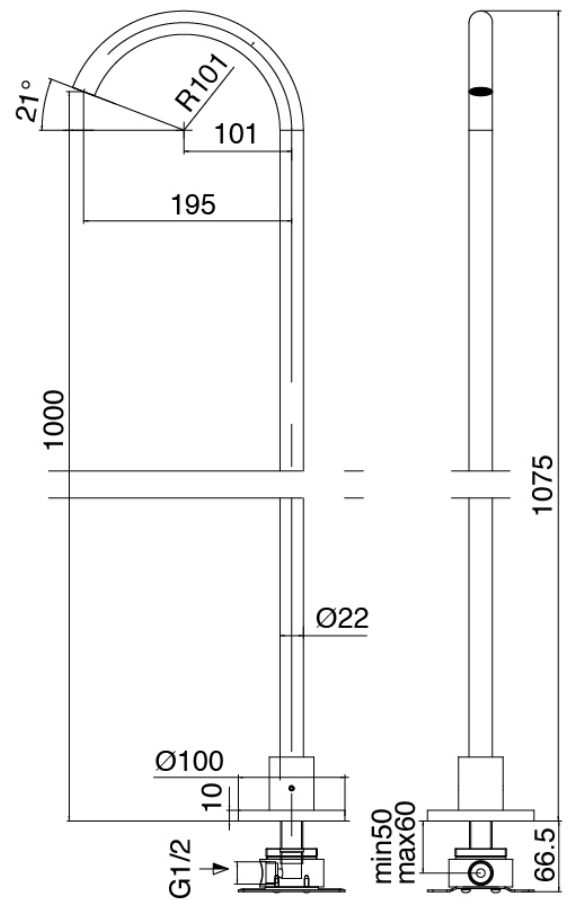

Modern - Bathtub set

Codice kit: 3305 EVY-110

3-holes bathtub set mixer with column-mounted washbasin spout – 2 exits

Componenti

Concealed part

Cod: 3300B099A00

Column-mounted - Built-in part

Column-mounted washbasin spout

Cod: 3300V099A00

Column-mounted washbasin spout - 650mm - external part

Mixer set with spout

Cod: 3305N498A01

3-hole bathtub set - without spout

Handle

Cod: 3305MA03A00

HANDLE MA03 Handle for built-in parts/washbasin/freestanding bathtub

Handle

Cod: 3305MA04A00

HANDLE MA04 Handle for 2 ways diverter without stop

Finiture disponibili:

finiture speciali su richiesta salvo quantitativi minimi di ordine garantiti

brush steel

ASAS

antracite