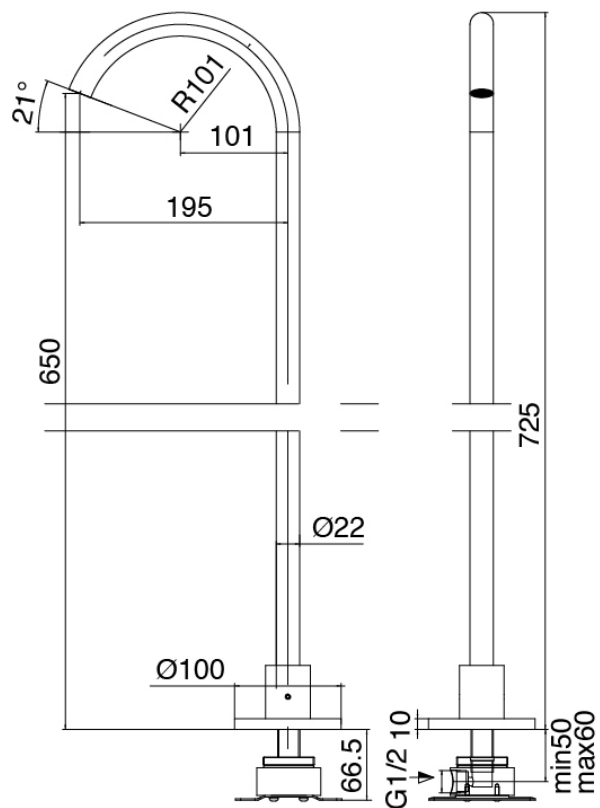

### Modern - Bathtub set

Codice kit: 3305 EVY-110

3-holes bathtub set mixer with column-mounted washbasin spout – 2 exits

### Concealed part

Cod: 3300B099A00

Column-mounted - Built-in part

### Column-mounted washbasin spout

Cod: 3300V099A00

Column-mounted washbasin spout - 650mm - external part

### Mixer set with spout

Cod: 3305N498A01

3-hole bathtub set - without spout