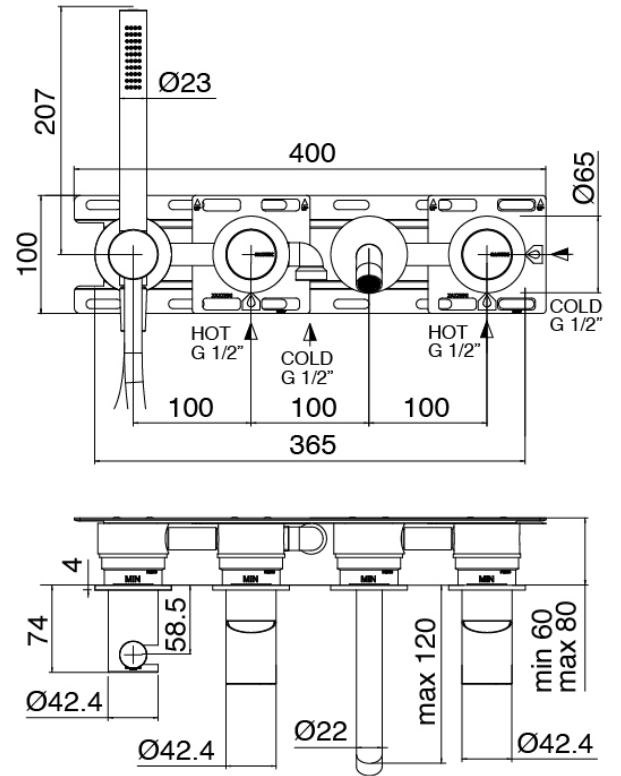

Modern - Built-in bathtub set

Codice kit: 3305 EVI-120

Built-in bathtub set - Two mixers

Componenti

Concealed part

Cod: 3300I401AB0

Built-in bathtub set - concealed part - Two mixers

Mixer set with spout

Cod: 3305i401AA1

Built-in bathtub set - two mixers - spout 230 mm -
external part

Handle

Cod: 3305MA02A00

HANDLE MA02 Handle for built-in parts

Finiture disponibili:

finiture speciali su richiesta salvo quantitativi minimi di ordine garantiti