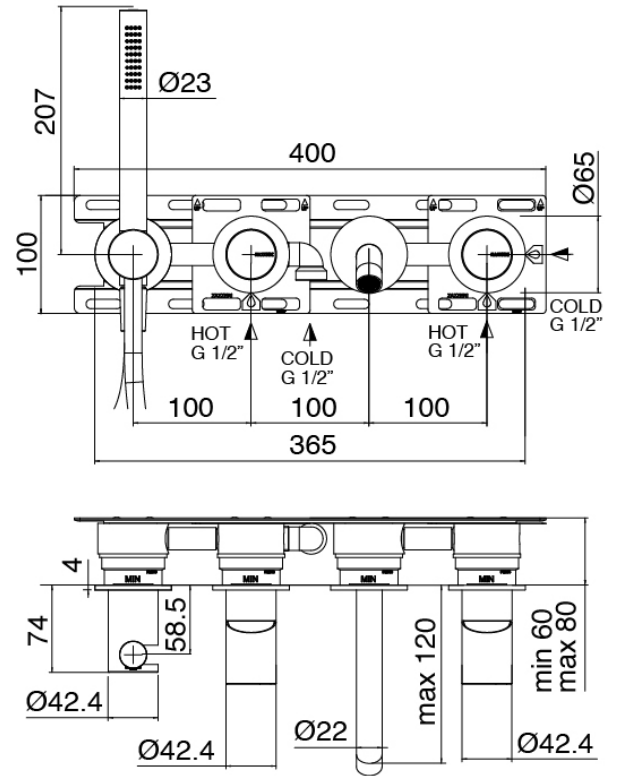

## Mixer set with spout

Cod: 3305i401AA1

Built-in bathtub set - two mixers - spout 230 mm -  
external part

## Handle

Cod: 3305MA02A00

HANDLE MA02 Handle for built-in parts