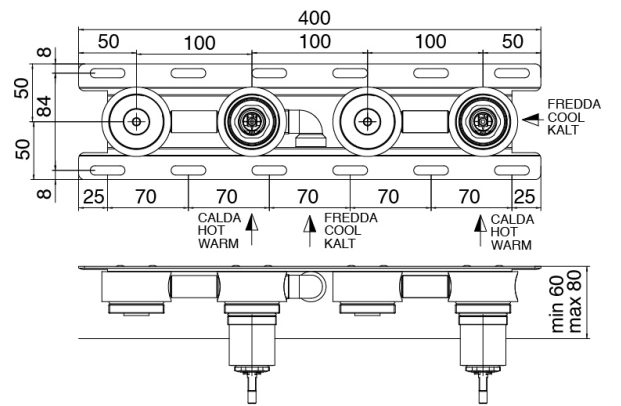

Modern - Built-in bathtub set

Codice kit: 3305 EVI-120

Built-in bathtub set - Two mixers

Componenti

Concealed part

Cod: 3300I401AB0

Built-in bathtub set - concealed part - Two mixers

Mixer set with spout

Cod: 3305i401AA1

Built-in bathtub set - two mixers - spout 230 mm -
external part

Handle

Cod: 3305MA02A00

HANDLE MA02 Handle for built-in parts

Finiture disponibili:

finiture speciali su richiesta salvo quantitativi minimi di ordine garantiti