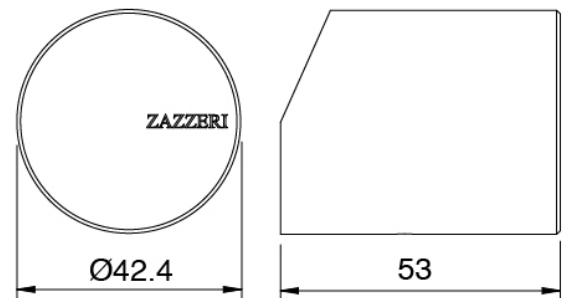

Handle

Cod: 3305MA02A00

HANDLE MA02 Handle for built-in parts

Finiture disponibili:

finiture speciali su richiesta salvo quantitativi minimi di ordine garantiti

brush steel

ASAS