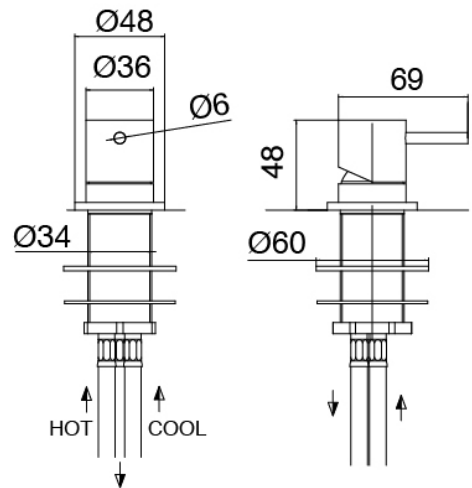

Modern - Washbasin mixer on top

Codice kit: 3300 MLX-070

Washbasin mixer on top with ceiling-mounted washbasin spout

Componenti

Concealed part

Cod: 3300B110A00

Ceiling-mounted - concealed part

Ceiling-mounted washbasin spout

Cod: 33000110A00

Ceiling-mounted washbasin spout

Single-lever mixer

Cod: 3300M108A00

Surface single lever mixer - Ø36mm

Finiture disponibili:

finiture speciali su richiesta salvo quantitativi minimi di ordine garantiti