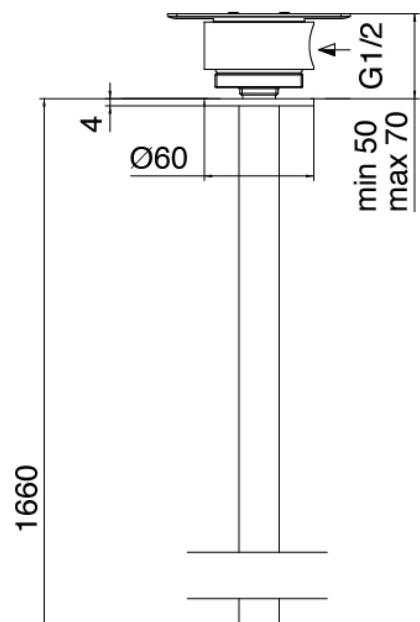

Modern - Washbasin mixer on top

Codice kit: 3300 MLX-070

Washbasin mixer on top with ceiling-mounted washbasin spout

Componenti

Concealed part

Cod: 3300B110A00

Ceiling-mounted - concealed part

Ceiling-mounted washbasin spout

Cod: 33000110A00

Ceiling-mounted washbasin spout

Single-lever mixer

Cod: 3300M108A00

Surface single lever mixer - Ø36mm

Finiture disponibili:

finiture speciali su richiesta salvo quantitativi minimi di ordine garantiti