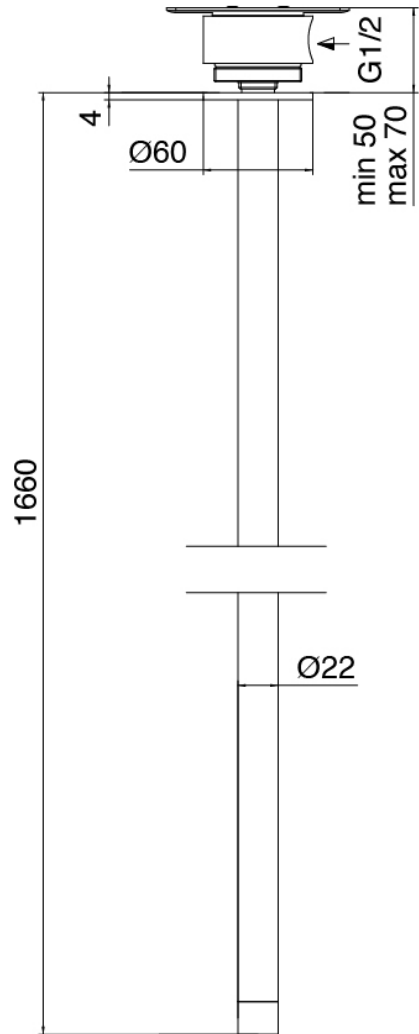

Modern - Washbasin mixer on top

Codice kit: 3300 MLX-070

Washbasin mixer on top with ceiling-mounted washbasin spout

Componenti

Concealed part

Cod: 3300B110A00

Ceiling-mounted - concealed part

Ceiling-mounted washbasin spout

Cod: 33000110A00

Ceiling-mounted washbasin spout

Single-lever mixer

Cod: 3300M108A00

Surface single lever mixer - Ø36mm

Finiture disponibili:

finiture speciali su richiesta salvo quantitativi minimi di ordine garantiti