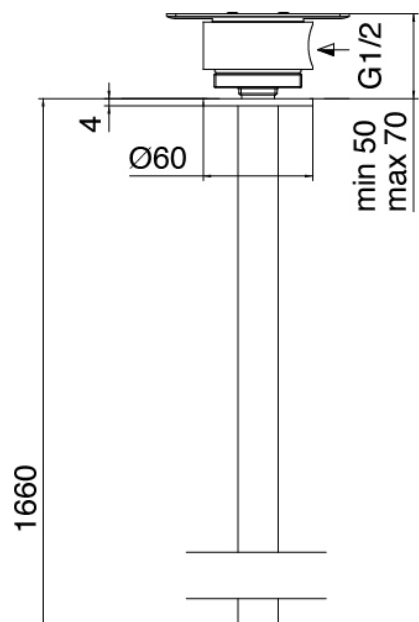

Modern - Washbasin mixer on top

Codice kit: 3300 MLX-070

Washbasin mixer on top with ceiling-mounted washbasin spout

Componenti

Concealed part

Cod: 3300B110A00

Ceiling-mounted - concealed part

Ceiling-mounted washbasin spout

Cod: 33000110A00

Ceiling-mounted washbasin spout

Single-lever mixer

Cod: 3300M108A00

Surface single lever mixer - Ø36mm

Finiture disponibili:

finiture speciali su richiesta salvo quantitativi minimi di ordine garantiti