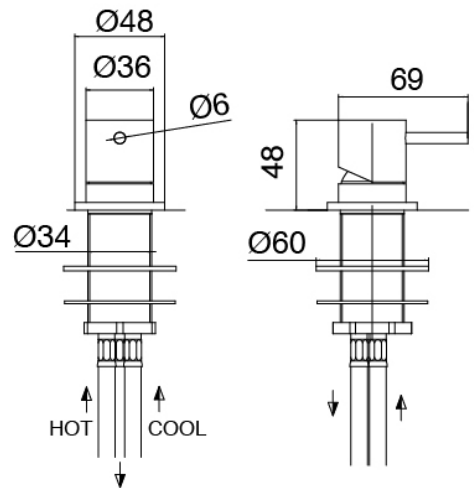

Modern - Washbasin mixer on top

Codice kit: 3300 MLX-070

Washbasin mixer on top with ceiling-mounted washbasin spout

Componenti

Concealed part

Cod: 3300B110A00

Ceiling-mounted - concealed part

Ceiling-mounted washbasin spout

Cod: 33000110A00

Ceiling-mounted washbasin spout

Single-lever mixer

Cod: 3300M108A00

Surface single lever mixer - Ø36mm

Finiture disponibili:

finiture speciali su richiesta salvo quantitativi minimi di ordine garantiti