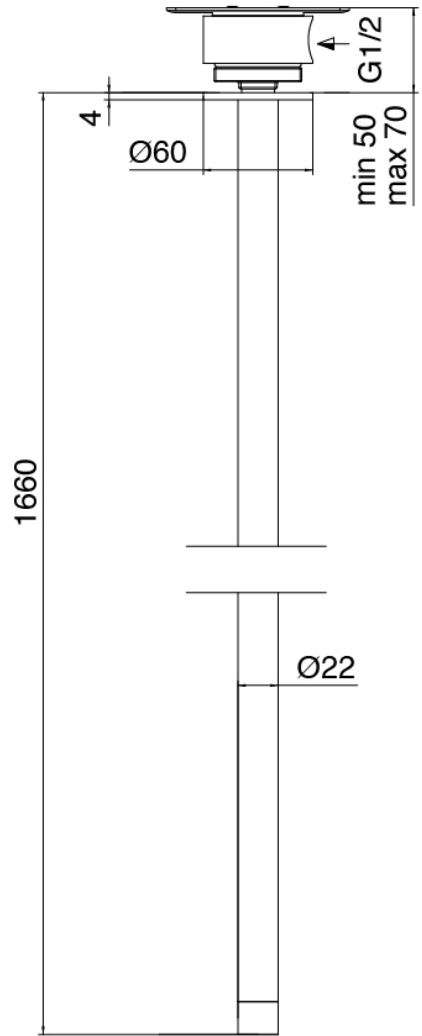

Modern - Washbasin mixer on top

Codice kit: 3300 MLX-070

Washbasin mixer on top with ceiling-mounted washbasin spout

Componenti

Concealed part

Cod: 3300B110A00

Ceiling-mounted - concealed part

Ceiling-mounted washbasin spout

Cod: 33000110A00

Ceiling-mounted washbasin spout

Single-lever mixer

Cod: 3300M108A00

Surface single lever mixer - Ø36mm

Finiture disponibili:

finiture speciali su richiesta salvo quantitativi minimi di ordine garantiti