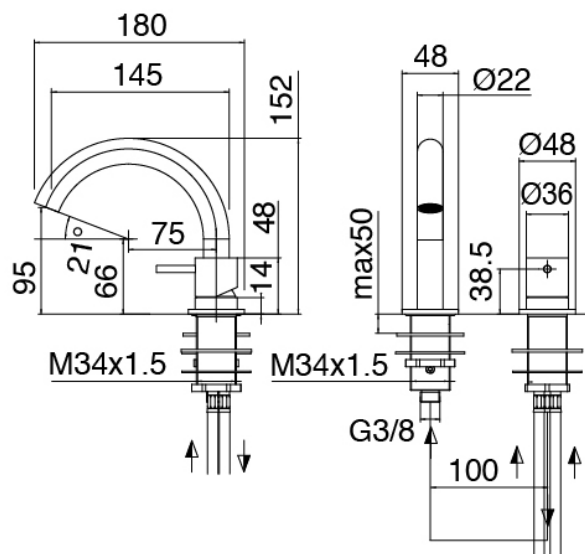

image not found or type unknown http://zazzeri.tesa.com.net/en/wp-content/uploads/2017/04/b3daf2_357a447007

Modern - Washbasin mixer on top

Codice kit: 3300 MLX-030

Single lever washbasin mixer with revolving spout

Componenti

Single-lever mixer

Cod: 33001108A01

Single lever washbasin mixer with revolving spout -
145 x H95mm

Finiture disponibili:

finiture speciali su richiesta salvo quantitativi minimi di ordine garantiti