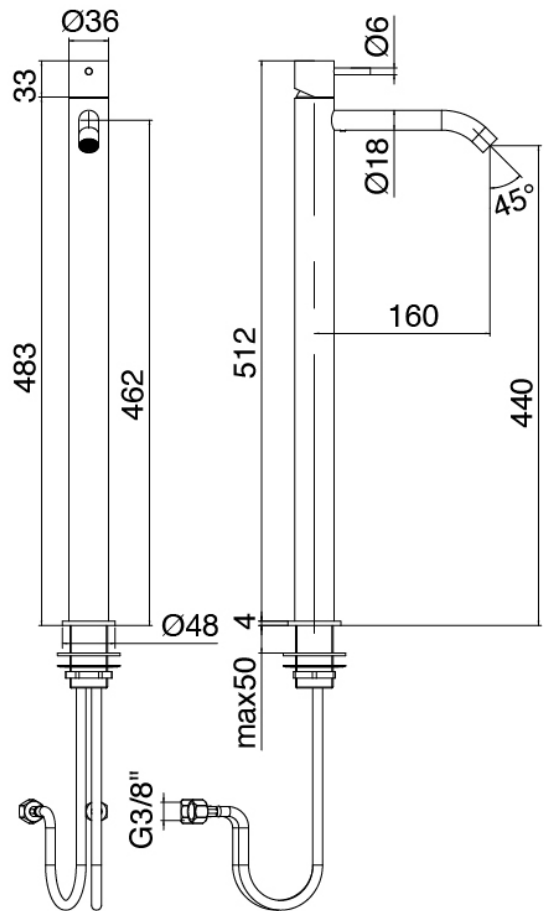

Modern - Washbasin mixer

Codice kit: 3300 MLX-020

Single lever washbasin mixer without plug

Componenti

Single-lever mixer

Cod: 33001099A00

Single lever washbasin mixer without plug - 160 x
H440 mm

Finiture disponibili: