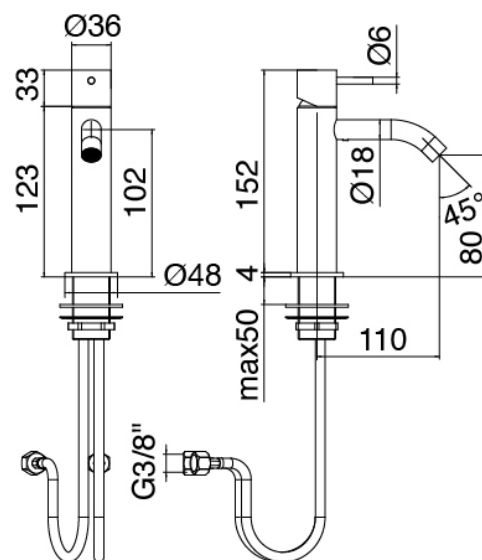

image not found or type unknown http://zazzeri.tesa.com.net/en/wp-content/uploads/2017/04/b3daf2_357a447007

Modern - Washbasin mixer

Codice kit: 3300 MLX-010

Single lever washbasin mixer without plug

Componenti

Single-lever mixer

Cod: 33001106A00

Single lever washbasin mixer without plug - 110 x
H80 mm

Finiture disponibili:

finiture speciali su richiesta salvo quantitativi minimi di ordine garantiti

brush steel

ASAS