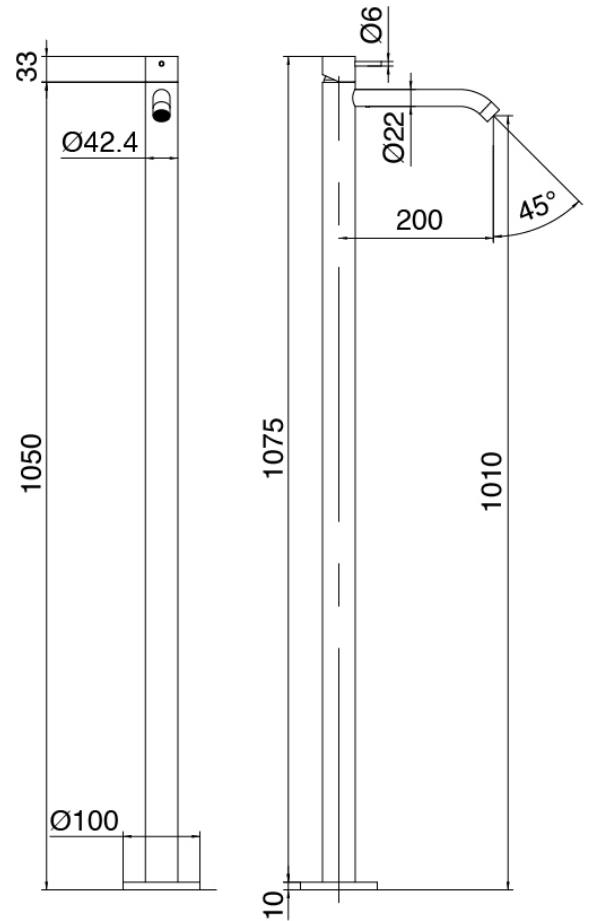

Modern - Column-mounted single lever washbasin mixer

Codice kit: 3300 MLT-050

Column-mounted washbasin spout

Componenti

Concealed part

Cod: 3300B100A00

Column-mounted washbasin/bath spout - concealed part

Single-lever mixer

Cod: 3300T100A00

Column-mounted washbasin spout

Finiture disponibili:

finiture speciali su richiesta salvo quantitativi minimi di ordine garantiti

brush steel

ASAS