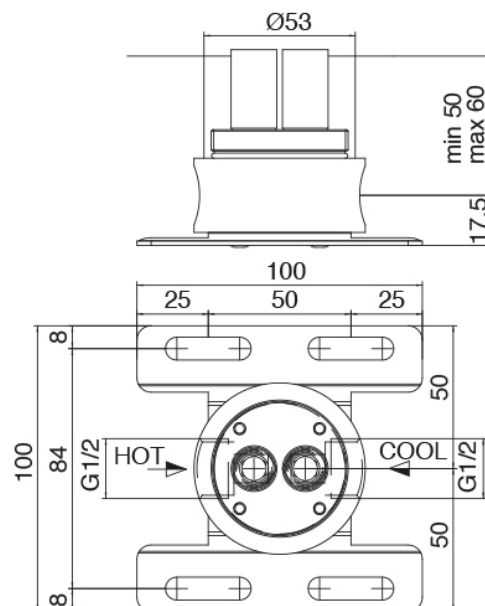

Modern - Column-mounted single lever washbasin mixer

Codice kit: 3300 MLT-050

Column-mounted washbasin spout

Componenti

Concealed part

Cod: 3300B100A00

Column-mounted washbasin/bath spout - concealed part

Single-lever mixer

Cod: 3300T100A00

Column-mounted washbasin spout

Finiture disponibili:

finiture speciali su richiesta salvo quantitativi minimi di ordine garantiti

brush steel

ASAS